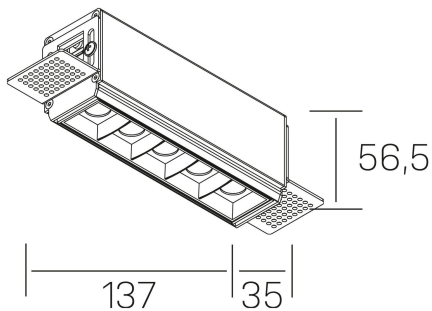

nses
K51300.02.TR.BK-BK.15.ST.9.27.D1

GENERAL DETAILS

INSTALLATION	Trimless
FINISHES ALUMINIUM	Black-Black
LIGHT DIRECTION	Fixed
BEAM ANGLE	15°
INT/EXT IP DEGREE	IP20
MATERIAL	Aluminum
IK DEGREE	IK 6
UTILIZATION	Indoor
WARRANTY	3 years

GENERAL DIMENSIONS

DIMENSIONS	137×35 mm
CUT OUT	143×70 mm
HEIGHT	h 56.5 mm
DIMENSIONES DE EMBALAJE	190 × 80 × 85 mm
PESO NETO	48

*Please might expect a max.15% figure reduction in finishes other than white