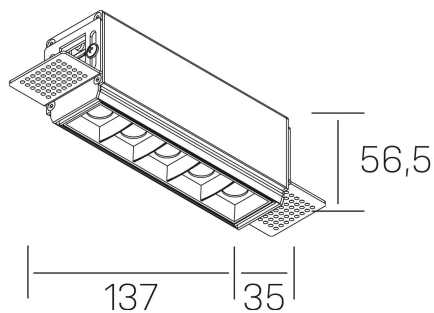

nses
K51300.02.TR.BK-BK.15.ST.9.27.D1

GENERAL DETAILS

INSTALLATION	Trimless
FINISHES ALUMINIUM	Black-Black
LIGHT DIRECTION	Fixed
BEAM ANGLE	15°
INT/EXT IP DEGREE	IP20
MATERIAL	Aluminum
IK DEGREE	IK 6
UTILIZATION	Indoor
WARRANTY	3 years

GENERAL DIMENSIONS

DIMENSIONS	137×35 mm
CUT OUT	143×70 mm
HEIGHT	h 56.5 mm
DIMENSIONES DE EMBALAJE	190 × 80 × 85 mm
PESO NETO	48

*Please might expect a max.15% figure reduction in finishes other than white