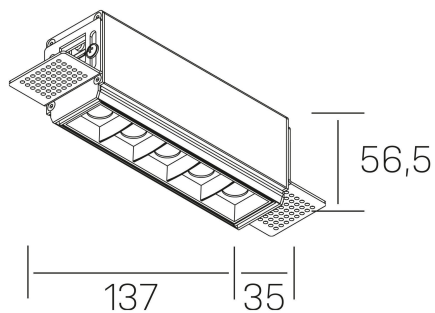

nses
K51300.02.TR.BK-BK.15.ST.9.27

GENERAL DETAILS

INSTALLATION	Trimless
FINISHES ALUMINIUM	Black-Black
LIGHT DIRECTION	Fixed
BEAM ANGLE	15°
INT/EXT IP DEGREE	IP20
MATERIAL	Aluminum
IK DEGREE	IK 6
UTILIZATION	Indoor
WARRANTY	3 years

GENERAL DIMENSIONS

DIMENSIONS	137×35 mm
CUT OUT	143×70 mm
HEIGHT	h 56.5 mm
DIMENSIONES DE EMBALAJE	190 × 80 × 85 mm
PESO NETO	48

*Please might expect a max.15% figure reduction in finishes other than white