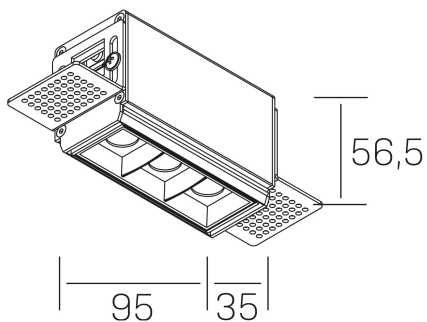

nses

K51300.01.TR.WH-BK.45.ST.9.40.PU

GENERAL DETAILS

INSTALLATION	Trimless
FINISHES ALUMINIUM	Black-White
LIGHT DIRECTION	Fixed
BEAM ANGLE	45°
INT/EXT IP DEGREE	IP20
MATERIAL	Aluminum
IK DEGREE	IK 6
UTILIZATION	Indoor
WARRANTY	3 years

ELECTRICAL DETAILS

LAMP	LED
POWER	6 W
COLOUR TEMPERATURE	4000K
LUMINOUS FLUX	560 Lm
EFFICACY DIMMING	80 Lm/W
DIMABLE	Push
DRIVER	Remote
CLASS PROTECTION	II
COLOUR RENDERING INDEX	CRI>90
VOLTAGE	220-240 V
FRECUENCIA	50-60 Hz
CURRENT INTENSITY	700 mA
LIFE TIME	50.000 h

GENERAL DIMENSIONS

DIMENSIONS	95×35 mm
CUT OUT	100×70 mm
HEIGHT	h 56.5 mm
DIMENSIONES DE EMBALAJE	190 × 80 × 85 mm
PESO NETO	38

*Please might expect a max.15% figure reduction in finishes other than white