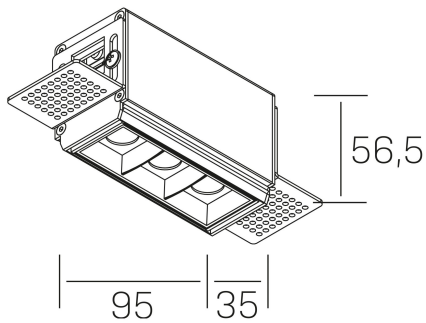

nses
K51300.01.TR.WH-BK.45.ST.9.40

GENERAL DETAILS

INSTALLATION	Trimless
FINISHES ALUMINIUM	Black-White
LIGHT DIRECTION	Fixed
BEAM ANGLE	45°
INT/EXT IP DEGREE	IP20
MATERIAL	Aluminum
IK DEGREE	IK 6
UTILIZATION	Indoor
WARRANTY	3 years

ELECTRICAL DETAILS

LAMP	LED
POWER	6 W
COLOUR TEMPERATURE	4000K
LUMINOUS FLUX	560 Lm
EFFICACY DIMMING	80 Lm/W
DIMABLE	No Dim
DRIVER	Remote
CLASS PROTECTION	II
COLOUR RENDERING INDEX	CRI>90
VOLTAGE	220-240 V
FRECUENCIA	50-60 Hz
CURRENT INTENSITY	700 mA
LIFE TIME	50.000 h

GENERAL DIMENSIONS

DIMENSIONS	95×35 mm
CUT OUT	100×70 mm
HEIGHT	h 56.5 mm
DIMENSIONES DE EMBALAJE	190 × 80 × 85 mm
PESO NETO	38

*Please might expect a max.15% figure reduction in finishes other than white