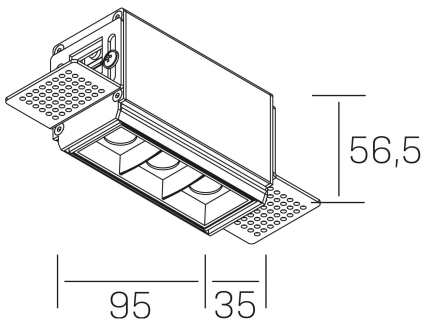

nses
K51300.01.TR.WH-BK.45.ST.9.40

GENERAL DETAILS

INSTALLATION	Trimless
FINISHES ALUMINIUM	Black-White
LIGHT DIRECTION	Fixed
BEAM ANGLE	45°
INT/EXT IP DEGREE	IP20
MATERIAL	Aluminum
IK DEGREE	IK 6
UTILIZATION	Indoor
WARRANTY	3 years

ELECTRICAL DETAILS

LAMP	LED
POWER	6 W
COLOUR TEMPERATURE	4000K
LUMINOUS FLUX	560 Lm
EFFICACY DIMMING	80 Lm/W
DIMABLE	No Dim
DRIVER	Remote
CLASS PROTECTION	II
COLOUR RENDERING INDEX	CRI>90
VOLTAGE	220-240 V
FRECUENCIA	50-60 Hz
CURRENT INTENSITY	700 mA
LIFE TIME	35.000 h

GENERAL DIMENSIONS

DIMENSIONS	95×35 mm
CUT OUT	100×70 mm
HEIGHT	h 56.5 mm
DIMENSIONES DE EMBALAJE	190 × 80 × 85 mm
PESO NETO	38

*Please might expect a max.15% figure reduction in finishes other than white