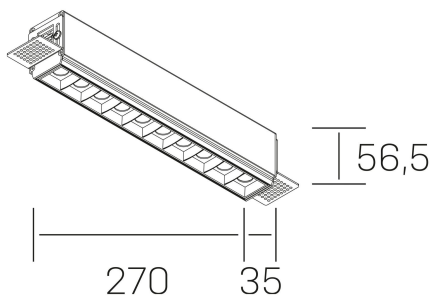

## GENERAL DETAILS

INSTALLATION	Trimless
FINISHES ALUMINIUM	Black-White
LIGHT DIRECTION	Fixed
BEAM ANGLE	45°
INT/EXT IP DEGREE	IP20
MATERIAL	Aluminum
IK DEGREE	IK 6
UTILIZATION	Indoor
WARRANTY	3 years

## GENERAL DIMENSIONS

DIMENSIONS	270×35 mm
CUT OUT	275×70 mm
HEIGHT	h 56.5 mm
DIMENSIONES DE EMBALAJE	325 × 80 × 85 mm
PESO NETO	86

\*Please might expect a max.15% figure reduction in finishes other than white