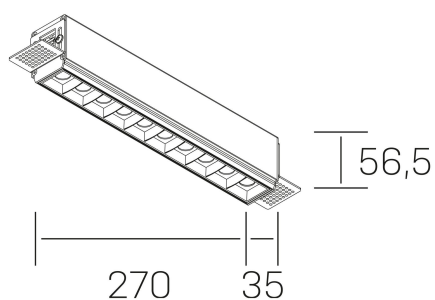

nses
K51300.03.TR.WH-BK.45.ST.9.27.D1

GENERAL DETAILS

INSTALLATION	Trimless
FINISHES ALUMINIUM	Black-White
LIGHT DIRECTION	Fixed
BEAM ANGLE	45°
INT/EXT IP DEGREE	IP20
MATERIAL	Aluminum
IK DEGREE	IK 6
UTILIZATION	Indoor
WARRANTY	3 years

ELECTRICAL DETAILS

LAMP	LED
POWER	20 W
COLOUR TEMPERATURE	3000K
LUMINOUS FLUX	1530 Lm
EFFICACY DIMMING	73 Lm/W
DIMABLE	1.10v
DRIVER	Remote
CLASS PROTECTION	II
COLOUR RENDERING INDEX	CRI>90
VOLTAGE	220-240 V
FRECUENCIA	50-60 Hz
CURRENT INTENSITY	600 mA
LIFE TIME	50.000 h

GENERAL DIMENSIONS

DIMENSIONS	270×35 mm
CUT OUT	275×70 mm
HEIGHT	h 56.5 mm
DIMENSIONES DE EMBALAJE	325 × 80 × 85 mm
PESO NETO	86

*Please might expect a max.15% figure reduction in finishes other than white