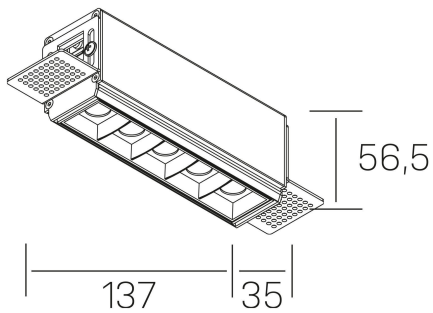

nses
K51300.02.TR.BK-BK.45.ST.9.27

GENERAL DETAILS

INSTALLATION	Trimless
FINISHES ALUMINIUM	Black-Black
LIGHT DIRECTION	Fixed
BEAM ANGLE	45°
INT/EXT IP DEGREE	IP20
MATERIAL	Aluminum
IK DEGREE	IK 6
UTILIZATION	Indoor
WARRANTY	3 years

GENERAL DIMENSIONS

DIMENSIONS	137×35 mm
CUT OUT	143×70 mm
HEIGHT	h 56.5 mm
DIMENSIONES DE EMBALAJE	190 × 80 × 85 mm
PESO NETO	48

*Please might expect a max.15% figure reduction in finishes other than white