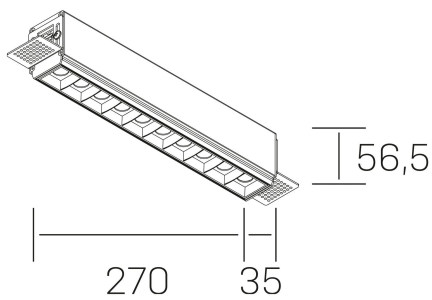

nses
K51300.03.TR.WH-BK.15.ST.9.27

GENERAL DETAILS

INSTALLATION	Trimless
FINISHES ALUMINIUM	Black-White
LIGHT DIRECTION	Fixed
BEAM ANGLE	15°
INT/EXT IP DEGREE	IP20
MATERIAL	Aluminum
IK DEGREE	IK 6
UTILIZATION	Indoor
WARRANTY	3 years

ELECTRICAL DETAILS

LAMP	LED
POWER	20 W
COLOUR TEMPERATURE	2700K
LUMINOUS FLUX	1430 Lm
EFFICACY DIMMING	68 Lm/W
DIMABLE	No Dim
DRIVER	Remote
CLASS PROTECTION	II
COLOUR RENDERING INDEX	CRI>90
VOLTAGE	220-240 V
FRECUENCIA	50-60 Hz
CURRENT INTENSITY	600 mA
LIFE TIME	50.000 h

GENERAL DIMENSIONS

DIMENSIONS	270×35 mm
CUT OUT	275×70 mm
HEIGHT	h 56.5 mm
DIMENSIONES DE EMBALAJE	325 × 80 × 85 mm
PESO NETO	86

*Please might expect a max.15% figure reduction in finishes other than white