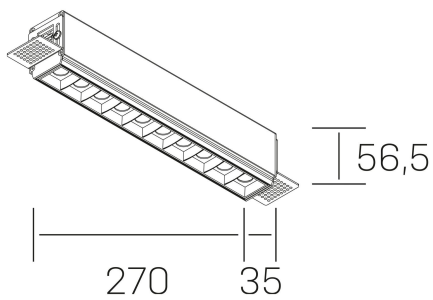

nses
K51300.03.TR.WH-BK.15.ST.9.27

GENERAL DETAILS

INSTALLATION	Trimless
FINISHES ALUMINIUM	Black-White
LIGHT DIRECTION	Fixed
BEAM ANGLE	15°
INT/EXT IP DEGREE	IP20
MATERIAL	Aluminum
IK DEGREE	IK 6
UTILIZATION	Indoor
WARRANTY	3 years

ELECTRICAL DETAILS

LAMP	LED
POWER	20 W
COLOUR TEMPERATURE	2700K
LUMINOUS FLUX	1430 Lm
EFFICACY DIMMING	68 Lm/W
DIMABLE	No Dim
DRIVER	Remote
CLASS PROTECTION	II
COLOUR RENDERING INDEX	CRI>90
VOLTAGE	220-240 V
FRECUENCIA	50-60 Hz
CURRENT INTENSITY	600 mA
LIFE TIME	35.000 h

GENERAL DIMENSIONS

DIMENSIONS	270×35 mm
CUT OUT	275×70 mm
HEIGHT	h 56.5 mm
DIMENSIONES DE EMBALAJE	325 × 80 × 85 mm
PESO NETO	86

*Please might expect a max.15% figure reduction in finishes other than white