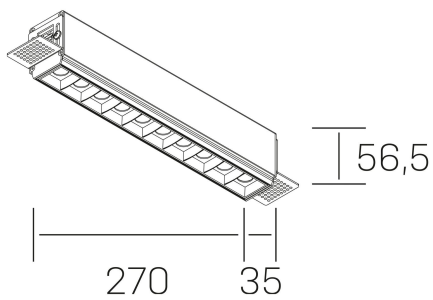

## GENERAL DETAILS

INSTALLATION	Trimless
FINISHES ALUMINIUM	Black-Black
LIGHT DIRECTION	Fixed
BEAM ANGLE	15°
INT/EXT IP DEGREE	IP20
MATERIAL	Aluminum
IK DEGREE	IK 6
UTILIZATION	Indoor
WARRANTY	3 years

## GENERAL DIMENSIONS

DIMENSIONS	270×35 mm
CUT OUT	275×70 mm
HEIGHT	h 56.5 mm
DIMENSIONES DE EMBALAJE	325 × 80 × 85 mm
PESO NETO	86

\*Please might expect a max.15% figure reduction in finishes other than white