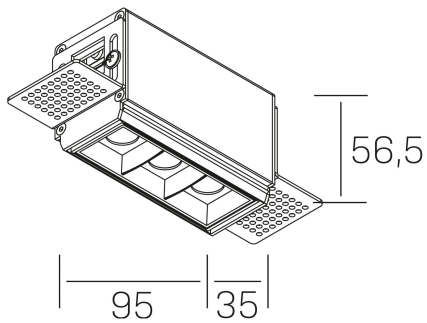

nses

K51300.01.TR.WH-BK.45.ST.9.27.PU

GENERAL DETAILS

INSTALLATION	Trimless
FINISHES ALUMINIUM	Black-White
LIGHT DIRECTION	Fixed
BEAM ANGLE	45°
INT/EXT IP DEGREE	IP20
MATERIAL	Aluminum
IK DEGREE	IK 6
UTILIZATION	Indoor
WARRANTY	3 years

ELECTRICAL DETAILS

LAMP	LED
POWER	6 W
COLOUR TEMPERATURE	2700K
LUMINOUS FLUX	480 Lm
EFFICACY DIMMING	69 Lm/W
DIMABLE	Push
DRIVER	Remote
CLASS PROTECTION	II
COLOUR RENDERING INDEX	CRI>90
VOLTAGE	220-240 V
FRECUENCIA	50-60 Hz
CURRENT INTENSITY	700 mA
LIFE TIME	35.000 h

GENERAL DIMENSIONS

DIMENSIONS	95×35 mm
CUT OUT	100×70 mm
HEIGHT	h 56.5 mm
DIMENSIONES DE EMBALAJE	190 × 80 × 85 mm
PESO NETO	38

*Please might expect a max.15% figure reduction in finishes other than white