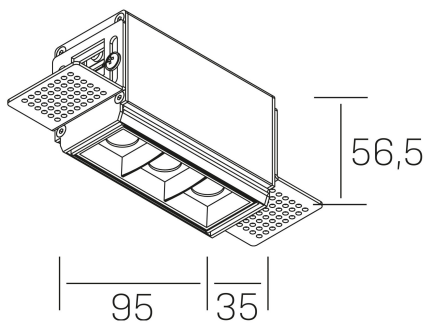

nses

K51300.01.TR.WH-BK.45.ST.9.27.PU

GENERAL DETAILS

INSTALLATION	Trimless
FINISHES ALUMINIUM	Black-White
LIGHT DIRECTION	Fixed
BEAM ANGLE	45°
INT/EXT IP DEGREE	IP20
MATERIAL	Aluminum
IK DEGREE	IK 6
UTILIZATION	Indoor
WARRANTY	3 years

ELECTRICAL DETAILS

LAMP	LED
POWER	6 W
COLOUR TEMPERATURE	2700K
LUMINOUS FLUX	480 Lm
EFFICACY DIMMING	69 Lm/W
DIMABLE	Push
DRIVER	Remote
CLASS PROTECTION	II
COLOUR RENDERING INDEX	CRI>90
VOLTAGE	220-240 V
FRECUENCIA	50-60 Hz
CURRENT INTENSITY	700 mA
LIFE TIME	50.000 h

GENERAL DIMENSIONS

DIMENSIONS	95×35 mm
CUT OUT	100×70 mm
HEIGHT	h 56.5 mm
DIMENSIONES DE EMBALAJE	190 × 80 × 85 mm
PESO NETO	38

*Please might expect a max.15% figure reduction in finishes other than white