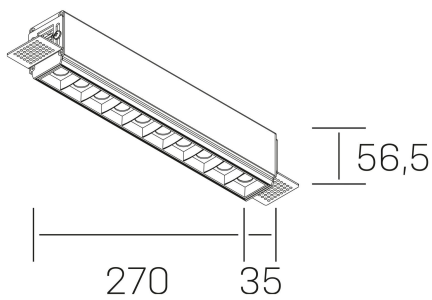

**n ses**  
K51300.03.TR.BK-BK.45.ST.9.30.D1

## GENERAL DETAILS

INSTALLATION	Trimless
FINISHES ALUMINIUM	Black-Black
LIGHT DIRECTION	Fixed
BEAM ANGLE	45°
INT/EXT IP DEGREE	IP20
MATERIAL	Aluminum
IK DEGREE	IK 6
UTILIZATION	Indoor
WARRANTY	3 years

## GENERAL DIMENSIONS

DIMENSIONS	270×35 mm
CUT OUT	275×70 mm
HEIGHT	h 56.5 mm
DIMENSIONES DE EMBALAJE	325 × 80 × 85 mm
PESO NETO	86

\*Please might expect a max.15% figure reduction in finishes other than white