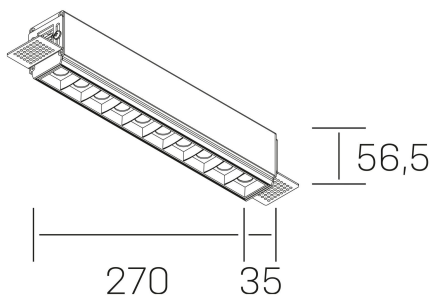

nseS
K51300.03.TR.BK-BK.45.ST.9.30

GENERAL DETAILS

INSTALLATION	Trimless
FINISHES ALUMINIUM	Black-Black
LIGHT DIRECTION	Fixed
BEAM ANGLE	45°
INT/EXT IP DEGREE	IP20
MATERIAL	Aluminum
IK DEGREE	IK 6
UTILIZATION	Indoor
WARRANTY	3 years

ELECTRICAL DETAILS

LAMP	LED
POWER	20 W
COLOUR TEMPERATURE	4000K
LUMINOUS FLUX	1630 Lm
EFFICACY DIMMING	78 Lm/W
DIMABLE	No Dim
DRIVER	Remote
CLASS PROTECTION	II
COLOUR RENDERING INDEX	CRI>90
VOLTAGE	220-240 V
FRECUENCIA	50-60 Hz
CURRENT INTENSITY	600 mA
LIFE TIME	35.000 h

GENERAL DIMENSIONS

DIMENSIONS	270×35 mm
CUT OUT	275×70 mm
HEIGHT	h 56.5 mm
DIMENSIONES DE EMBALAJE	325 × 80 × 85 mm
PESO NETO	86

*Please might expect a max.15% figure reduction in finishes other than white