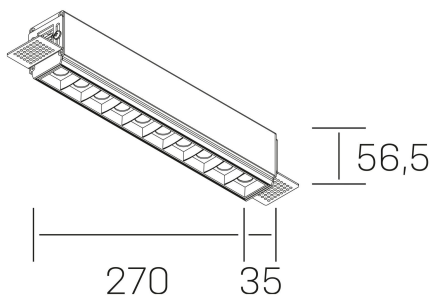

n ses
K51300.03.TR.BK-BK.30.ST.9.30.PU

GENERAL DETAILS

INSTALLATION	Trimless
FINISHES ALUMINIUM	Black-Black
LIGHT DIRECTION	Fixed
BEAM ANGLE	30°
INT/EXT IP DEGREE	IP20
MATERIAL	Aluminum
IK DEGREE	IK 6
UTILIZATION	Indoor
WARRANTY	3 years

ELECTRICAL DETAILS

LAMP	LED
POWER	20 W
COLOUR TEMPERATURE	4000K
LUMINOUS FLUX	1630 Lm
EFFICACY DIMMING	78 Lm/W
DIMABLE	Push
DRIVER	Remote
CLASS PROTECTION	II
COLOUR RENDERING INDEX	CRI>90
VOLTAGE	220-240 V
FRECUENCIA	50-60 Hz
CURRENT INTENSITY	600 mA
LIFE TIME	50.000 h

GENERAL DIMENSIONS

DIMENSIONS	270×35 mm
CUT OUT	275×70 mm
HEIGHT	h 56.5 mm
DIMENSIONES DE EMBALAJE	325 × 80 × 85 mm
PESO NETO	86

*Please might expect a max.15% figure reduction in finishes other than white