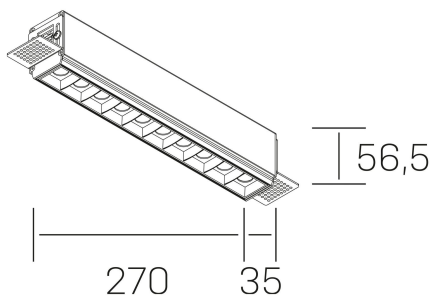

n ses
K51300.03.TR.BK-BK.30.ST.9.30.PU

GENERAL DETAILS

INSTALLATION	Trimless
FINISHES ALUMINIUM	Black-Black
LIGHT DIRECTION	Fixed
BEAM ANGLE	30°
INT/EXT IP DEGREE	IP20
MATERIAL	Aluminum
IK DEGREE	IK 6
UTILIZATION	Indoor
WARRANTY	3 years

ELECTRICAL DETAILS

LAMP	LED
POWER	20 W
COLOUR TEMPERATURE	4000K
LUMINOUS FLUX	1630 Lm
EFFICACY DIMMING	78 Lm/W
DIMABLE	Push
DRIVER	Remote
CLASS PROTECTION	II
COLOUR RENDERING INDEX	CRI>90
VOLTAGE	220-240 V
FRECUENCIA	50-60 Hz
CURRENT INTENSITY	600 mA
LIFE TIME	35.000 h

GENERAL DIMENSIONS

DIMENSIONS	270×35 mm
CUT OUT	275×70 mm
HEIGHT	h 56.5 mm
DIMENSIONES DE EMBALAJE	325 × 80 × 85 mm
PESO NETO	86

*Please might expect a max.15% figure reduction in finishes other than white