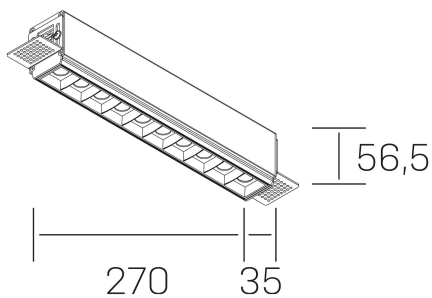

n ses
K51300.03.TR.BK-BK.30.ST.9.30.D1

GENERAL DETAILS

INSTALLATION	Trimless
FINISHES ALUMINIUM	Black-Black
LIGHT DIRECTION	Fixed
BEAM ANGLE	30°
INT/EXT IP DEGREE	IP20
MATERIAL	Aluminum
IK DEGREE	IK 6
UTILIZATION	Indoor
WARRANTY	3 years

ELECTRICAL DETAILS

LAMP	LED
POWER	20 W
COLOUR TEMPERATURE	3000K
LUMINOUS FLUX	1530 Lm
EFFICACY DIMMING	73 Lm/W
DIMABLE	1.10v
DRIVER	Remote
CLASS PROTECTION	II
COLOUR RENDERING INDEX	CRI>90
VOLTAGE	220-240 V
FRECUENCIA	50-60 Hz
CURRENT INTENSITY	600 mA
LIFE TIME	50.000 h

GENERAL DIMENSIONS

DIMENSIONS	270×35 mm
CUT OUT	275×70 mm
HEIGHT	h 56.5 mm
DIMENSIONES DE EMBALAJE	325 × 80 × 85 mm
PESO NETO	86

*Please might expect a max.15% figure reduction in finishes other than white