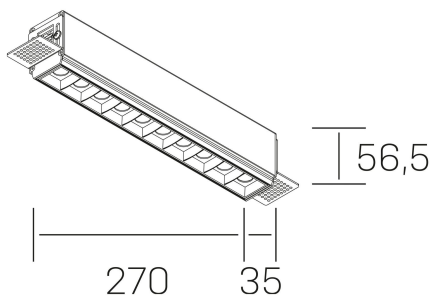

nses
K51300.03.TR.WH-BK.45.ST.9.40.D1

GENERAL DETAILS

INSTALLATION	Trimless
FINISHES ALUMINIUM	Black-White
LIGHT DIRECTION	Fixed
BEAM ANGLE	45°
INT/EXT IP DEGREE	IP20
MATERIAL	Aluminum
IK DEGREE	IK 6
UTILIZATION	Indoor
WARRANTY	3 years

ELECTRICAL DETAILS

LAMP	LED
POWER	20 W
COLOUR TEMPERATURE	3000K
LUMINOUS FLUX	1530 Lm
EFFICACY DIMMING	73 Lm/W
DIMABLE	1.10v
DRIVER	Remote
CLASS PROTECTION	II
COLOUR RENDERING INDEX	CRI>90
VOLTAGE	220-240 V
FRECUENCIA	50-60 Hz
CURRENT INTENSITY	600 mA
LIFE TIME	50.000 h

GENERAL DIMENSIONS

DIMENSIONS	270×35 mm
CUT OUT	275×70 mm
HEIGHT	h 56.5 mm
DIMENSIONES DE EMBALAJE	325 × 80 × 85 mm
PESO NETO	86

*Please might expect a max.15% figure reduction in finishes other than white