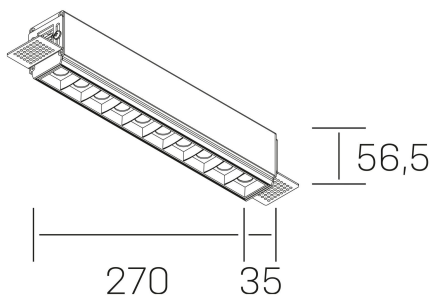

nses
K51300.03.TR.WH-BK.45.ST.9.40

GENERAL DETAILS

INSTALLATION	Trimless
FINISHES ALUMINIUM	Black-White
LIGHT DIRECTION	Fixed
BEAM ANGLE	45°
INT/EXT IP DEGREE	IP20
MATERIAL	Aluminum
IK DEGREE	IK 6
UTILIZATION	Indoor
WARRANTY	3 years

ELECTRICAL DETAILS

LAMP	LED
POWER	20 W
COLOUR TEMPERATURE	3000K
LUMINOUS FLUX	1530 Lm
EFFICACY DIMMING	73 Lm/W
DIMABLE	No Dim
DRIVER	Remote
CLASS PROTECTION	II
COLOUR RENDERING INDEX	CRI>90
VOLTAGE	220-240 V
FRECUENCIA	50-60 Hz
CURRENT INTENSITY	600 mA
LIFE TIME	50.000 h

GENERAL DIMENSIONS

DIMENSIONS	270×35 mm
CUT OUT	275×70 mm
HEIGHT	h 56.5 mm
DIMENSIONES DE EMBALAJE	325 × 80 × 85 mm
PESO NETO	86

*Please might expect a max.15% figure reduction in finishes other than white