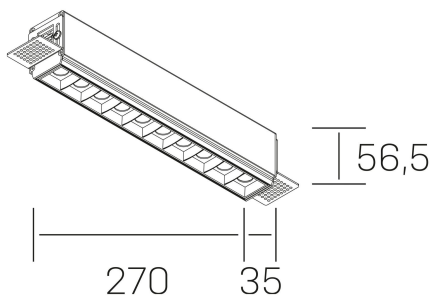

nses

K51300.03.TR.WH-BK.45.ST.9.30.PU

GENERAL DETAILS

INSTALLATION	Trimless
FINISHES ALUMINIUM	Black-White
LIGHT DIRECTION	Fixed
BEAM ANGLE	45°
INT/EXT IP DEGREE	IP20
MATERIAL	Aluminum
IK DEGREE	IK 6
UTILIZATION	Indoor
WARRANTY	3 years

ELECTRICAL DETAILS

LAMP	LED
POWER	20 W
COLOUR TEMPERATURE	3000K
LUMINOUS FLUX	1530 Lm
EFFICACY DIMMING	73 Lm/W
DIMABLE	Push
DRIVER	Remote
CLASS PROTECTION	II
COLOUR RENDERING INDEX	CRI>90
VOLTAGE	220-240 V
FRECUENCIA	50-60 Hz
CURRENT INTENSITY	600 mA
LIFE TIME	50.000 h

GENERAL DIMENSIONS

DIMENSIONS	270×35 mm
CUT OUT	275×70 mm
HEIGHT	h 56.5 mm
DIMENSIONES DE EMBALAJE	325 × 80 × 85 mm
PESO NETO	86

*Please might expect a max.15% figure reduction in finishes other than white