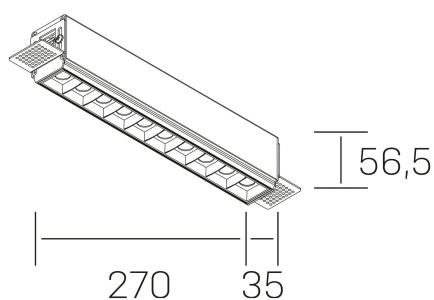

GENERAL DETAILS

INSTALLATION	Trimless
FINISHES ALUMINIUM	Black-White
LIGHT DIRECTION	Fixed
BEAM ANGLE	45°
INT/EXT IP DEGREE	IP20
MATERIAL	Aluminum
IK DEGREE	IK 6
UTILIZATION	Indoor
WARRANTY	3 years

ELECTRICAL DETAILS

GENERAL DIMENSIONS

DIMENSIONS	270×35 mm
CUT OUT	275×70 mm
HEIGHT	h 56.5 mm
DIMENSIONES DE EMBALAJE	325 × 80 × 85 mm
PESO NETO	86

*Please might expect a max.15% figure reduction in finishes other than white

nses

K51300.03.TR.WH-BK.45.ST.9.30.PU

DIMENSIONS	270×35 mm
CUT OUT	275×70 mm
HEIGHT	h 56.5 mm
DIMENSIONES DE EMBALAJE	325 × 80 × 85 mm
PESO NETO	86