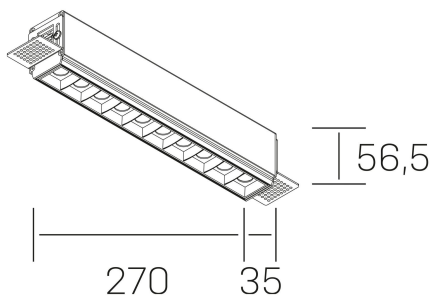

## GENERAL DETAILS

INSTALLATION	Trimless
FINISHES ALUMINIUM	Black-White
LIGHT DIRECTION	Fixed
BEAM ANGLE	45°
INT/EXT IP DEGREE	IP20
MATERIAL	Aluminum
IK DEGREE	IK 6
UTILIZATION	Indoor
WARRANTY	5 years

## ELECTRICAL DETAILS

LAMP	LED
POWER	20 W
COLOUR TEMPERATURE	3000K
LUMINOUS FLUX	1530 Lm
EFFICACY DIMMING	73 Lm/W
DIMABLE	Push
DRIVER	Remote
CLASS PROTECTION	II
COLOUR RENDERING INDEX	CRI>90
VOLTAGE	220-240 V
CURRENT INTENSITY	600 mA
LIFE TIME	50.000 h

## GENERAL DIMENSIONS

DIMENSIONS	.03 (270x35mm)
CUT OUT	275x70 mm
HEIGHT	h 56.5 mm
DIMENSIONES DE EMBALAJE	325 × 80 × 85 mm
PESO NETO	86

\*Please might expect a max.15% figure reduction in finishes other than white