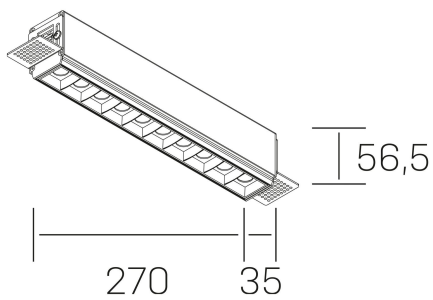

GENERAL DETAILS

INSTALLATION	Trimless
FINISHES ALUMINIUM	Black-White
LIGHT DIRECTION	Fixed
BEAM ANGLE	45°
INT/EXT IP DEGREE	IP20
MATERIAL	Aluminum
IK DEGREE	IK 6
UTILIZATION	Indoor
WARRANTY	3 years

ELECTRICAL DETAILS

GENERAL DIMENSIONS

DIMENSIONS	270×35 mm
CUT OUT	275×70 mm
HEIGHT	h 56.5 mm
DIMENSIONES DE EMBALAJE	325 × 80 × 85 mm
PESO NETO	86

*Please might expect a max.15% figure reduction in finishes other than white

nses
K51300.03.TR.WH-BK.45.ST.9.30.PC

DIMENSIONS	270×35 mm
CUT OUT	275×70 mm
HEIGHT	h 56.5 mm
DIMENSIONES DE EMBALAJE	325 × 80 × 85 mm
PESO NETO	86