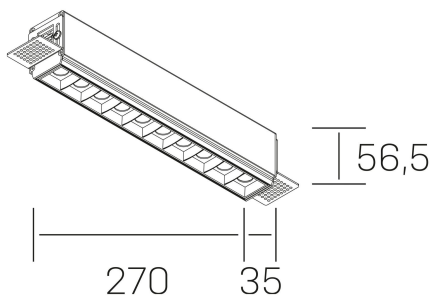

nses

K51300.03.TR.WH-BK.30.ST.9.40.PU

GENERAL DETAILS

INSTALLATION	Trimless
FINISHES ALUMINIUM	Black-White
LIGHT DIRECTION	Fixed
BEAM ANGLE	30°
INT/EXT IP DEGREE	IP20
MATERIAL	Aluminum
IK DEGREE	IK 6
UTILIZATION	Indoor
WARRANTY	3 years

ELECTRICAL DETAILS

LAMP	LED
POWER	20 W
COLOUR TEMPERATURE	2700K
LUMINOUS FLUX	1430 Lm
EFFICACY DIMMING	68 Lm/W
DIMABLE	Push
DRIVER	Remote
CLASS PROTECTION	II
COLOUR RENDERING INDEX	CRI>90
VOLTAGE	220-240 V
FRECUENCIA	50-60 Hz
CURRENT INTENSITY	600 mA
LIFE TIME	50.000 h

GENERAL DIMENSIONS

DIMENSIONS	270×35 mm
CUT OUT	275×70 mm
HEIGHT	h 56.5 mm
DIMENSIONES DE EMBALAJE	325 × 80 × 85 mm
PESO NETO	86

*Please might expect a max.15% figure reduction in finishes other than white