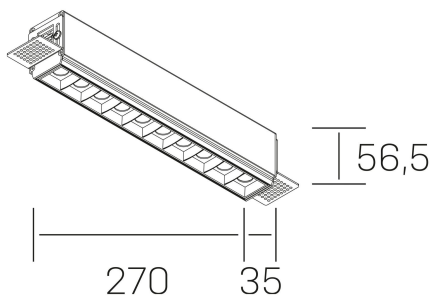

nses

K51300.03.TR.WH-BK.30.ST.9.40.PU

GENERAL DETAILS

INSTALLATION	Trimless
FINISHES ALUMINIUM	Black-White
LIGHT DIRECTION	Fixed
BEAM ANGLE	30°
INT/EXT IP DEGREE	IP20
MATERIAL	Aluminum
IK DEGREE	IK 6
UTILIZATION	Indoor
WARRANTY	3 years

ELECTRICAL DETAILS

LAMP	LED
POWER	20 W
COLOUR TEMPERATURE	2700K
LUMINOUS FLUX	1430 Lm
EFFICACY DIMMING	68 Lm/W
DIMABLE	Push
DRIVER	Remote
CLASS PROTECTION	II
COLOUR RENDERING INDEX	CRI>90
VOLTAGE	220-240 V
FRECUENCIA	50-60 Hz
CURRENT INTENSITY	600 mA
LIFE TIME	35.000 h

GENERAL DIMENSIONS

DIMENSIONS	270×35 mm
CUT OUT	275×70 mm
HEIGHT	h 56.5 mm
DIMENSIONES DE EMBALAJE	325 × 80 × 85 mm
PESO NETO	86

*Please might expect a max.15% figure reduction in finishes other than white