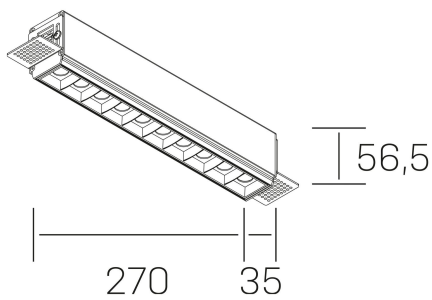

nses
K51300.03.TR.WH-BK.30.ST.9.40.D1

GENERAL DETAILS

INSTALLATION	Trimless
FINISHES ALUMINIUM	Black-White
LIGHT DIRECTION	Fixed
BEAM ANGLE	30°
INT/EXT IP DEGREE	IP20
MATERIAL	Aluminum
IK DEGREE	IK 6
UTILIZATION	Indoor
WARRANTY	3 years

ELECTRICAL DETAILS

LAMP	LED
POWER	20 W
COLOUR TEMPERATURE	4000K
LUMINOUS FLUX	1630 Lm
EFFICACY DIMMING	78 Lm/W
DIMABLE	1.10v
DRIVER	Remote
CLASS PROTECTION	II
COLOUR RENDERING INDEX	CRI>90
VOLTAGE	220-240 V
FRECUENCIA	50-60 Hz
CURRENT INTENSITY	600 mA
LIFE TIME	35.000 h

GENERAL DIMENSIONS

DIMENSIONS	270×35 mm
CUT OUT	275×70 mm
HEIGHT	h 56.5 mm
DIMENSIONES DE EMBALAJE	325 × 80 × 85 mm
PESO NETO	86

*Please might expect a max.15% figure reduction in finishes other than white