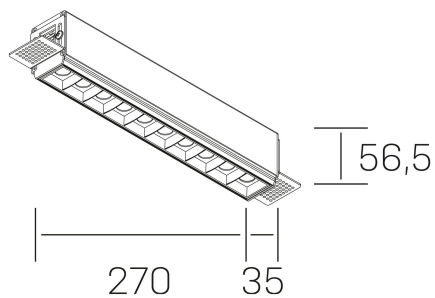

n ses
K51300.03.TR.BK-BK.45.ST.9.30.PU

GENERAL DETAILS

INSTALLATION	Trimless
FINISHES ALUMINIUM	Black-Black
LIGHT DIRECTION	Fixed
BEAM ANGLE	45°
INT/EXT IP DEGREE	IP20
MATERIAL	Aluminum
IK DEGREE	IK 6
UTILIZATION	Indoor
WARRANTY	3 years

ELECTRICAL DETAILS

LAMP	LED
POWER	20 W
COLOUR TEMPERATURE	3000K
LUMINOUS FLUX	1530 Lm
EFFICACY DIMMING	73 Lm/W
DIMABLE	Push
DRIVER	Remote
CLASS PROTECTION	II
COLOUR RENDERING INDEX	CRI>90
VOLTAGE	220-240 V
FRECUENCIA	50-60 Hz
CURRENT INTENSITY	600 mA
LIFE TIME	50.000 h

GENERAL DIMENSIONS

DIMENSIONS	270×35 mm
CUT OUT	275×70 mm
HEIGHT	h 56.5 mm
DIMENSIONES DE EMBALAJE	325 × 80 × 85 mm
PESO NETO	86

*Please might expect a max.15% figure reduction in finishes other than white