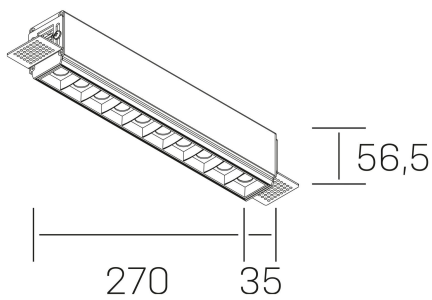

**n ses**  
K51300.03.TR.BK-BK.45.ST.9.30.PU

## GENERAL DETAILS

INSTALLATION	Trimless
FINISHES ALUMINIUM	Black-Black
LIGHT DIRECTION	Fixed
BEAM ANGLE	45°
INT/EXT IP DEGREE	IP20
MATERIAL	Aluminum
IK DEGREE	IK 6
UTILIZATION	Indoor
WARRANTY	3 years

## GENERAL DIMENSIONS

DIMENSIONS	270×35 mm
CUT OUT	275×70 mm
HEIGHT	h 56.5 mm
DIMENSIONES DE EMBALAJE	325 × 80 × 85 mm
PESO NETO	86

\*Please might expect a max.15% figure reduction in finishes other than white