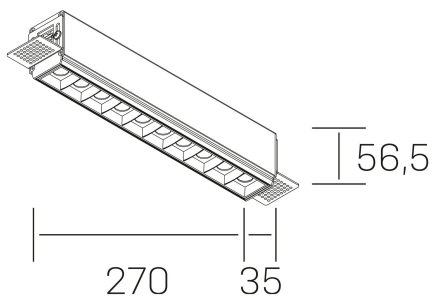

nses
K51300.03.TR.BK-BK.45.ST.9.30.PC

GENERAL DETAILS

INSTALLATION	Trimless
FINISHES ALUMINIUM	Black-Black
LIGHT DIRECTION	Fixed
BEAM ANGLE	45°
INT/EXT IP DEGREE	IP20
MATERIAL	Aluminum
IK DEGREE	IK 6
UTILIZATION	Indoor
WARRANTY	3 years

ELECTRICAL DETAILS

LAMP	LED
POWER	20 W
COLOUR TEMPERATURE	2700K
LUMINOUS FLUX	1430 Lm
EFFICACY DIMMING	68 Lm/W
DIMABLE	PHASE CUT
DRIVER	Remote
CLASS PROTECTION	II
COLOUR RENDERING INDEX	CRI>90
VOLTAGE	220-240 V
FRECUENCIA	50-60 Hz
CURRENT INTENSITY	600 mA
LIFE TIME	35.000 h

GENERAL DIMENSIONS

DIMENSIONS	270×35 mm
CUT OUT	275×70 mm
HEIGHT	h 56.5 mm
DIMENSIONES DE EMBALAJE	325 × 80 × 85 mm
PESO NETO	86

*Please might expect a max.15% figure reduction in finishes other than white