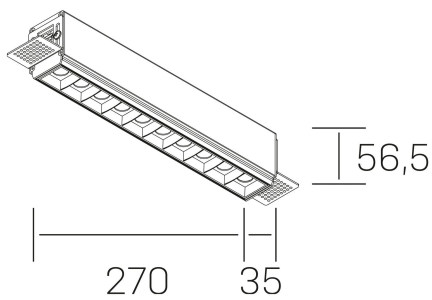

n ses
K51300.03.TR.BK-BK.30.ST.9.27.PC

GENERAL DETAILS

| | |
|--------------------|-------------|
| INSTALLATION | Trimless |
| FINISHES ALUMINIUM | Black-Black |
| LIGHT DIRECTION | Fixed |
| BEAM ANGLE | 30° |
| INT/EXT IP DEGREE | IP20 |
| MATERIAL | Aluminum |
| IK DEGREE | IK 6 |
| UTILIZATION | Indoor |
| WARRANTY | 3 years |

GENERAL DIMENSIONS

| | |
|-------------------------|------------------|
| DIMENSIONS | 270×35 mm |
| CUT OUT | 275×70 mm |
| HEIGHT | h 56.5 mm |
| DIMENSIONES DE EMBALAJE | 325 × 80 × 85 mm |
| PESO NETO | 86 |