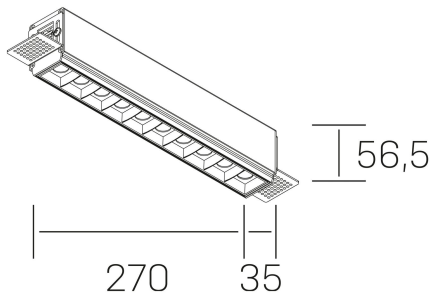

**n ses**  
K51300.03.TR.BK-BK.30.ST.9.27

#### GENERAL DETAILS

INSTALLATION	Trimless
FINISHES ALUMINIUM	Black-Black
LIGHT DIRECTION	Fixed
BEAM ANGLE	30°
INT/EXT IP DEGREE	IP20
MATERIAL	Aluminum
IK DEGREE	IK 6
UTILIZATION	Indoor
WARRANTY	3 years

#### GENERAL DIMENSIONS

DIMENSIONS	270×35 mm
CUT OUT	275×70 mm
HEIGHT	h 56.5 mm
DIMENSIONES DE EMBALAJE	325 × 80 × 85 mm
PESO NETO	86

\*Please might expect a max.15% figure reduction in finishes other than white