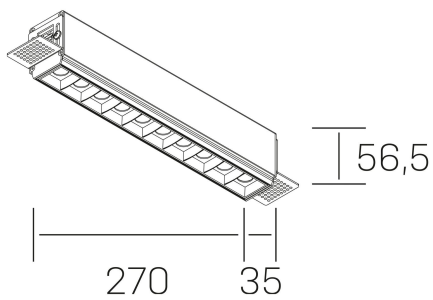

n ses
K51300.03.TR.BK-BK.30.ST.9.27

GENERAL DETAILS

INSTALLATION	Trimless
FINISHES ALUMINIUM	Black-Black
LIGHT DIRECTION	Fixed
BEAM ANGLE	30°
INT/EXT IP DEGREE	IP20
MATERIAL	Aluminum
IK DEGREE	IK 6
UTILIZATION	Indoor
WARRANTY	3 years

ELECTRICAL DETAILS

LAMP	LED
POWER	20 W
COLOUR TEMPERATURE	4000K
LUMINOUS FLUX	1630 Lm
EFFICACY DIMMING	78 Lm/W
DIMABLE	No Dim
DRIVER	Remote
CLASS PROTECTION	II
COLOUR RENDERING INDEX	CRI>90
VOLTAGE	220-240 V
FRECUENCIA	50-60 Hz
CURRENT INTENSITY	600 mA
LIFE TIME	35.000 h

GENERAL DIMENSIONS

DIMENSIONS	270×35 mm
CUT OUT	275×70 mm
HEIGHT	h 56.5 mm
DIMENSIONES DE EMBALAJE	325 × 80 × 85 mm
PESO NETO	86

*Please might expect a max.15% figure reduction in finishes other than white