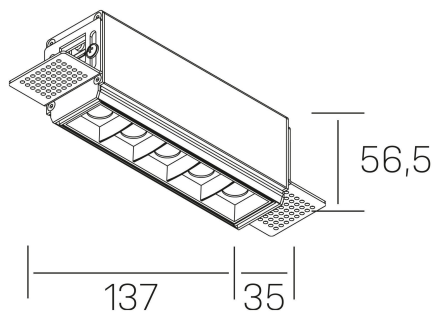

nses
K51300.02.TR.WH-BK.15.ST.9.30

GENERAL DETAILS

INSTALLATION	Trimless
FINISHES ALUMINIUM	Black-White
LIGHT DIRECTION	Fixed
BEAM ANGLE	15°
INT/EXT IP DEGREE	IP20
MATERIAL	Aluminum
IK DEGREE	IK 6
UTILIZATION	Indoor
WARRANTY	3 years

GENERAL DIMENSIONS

DIMENSIONS	137×35 mm
CUT OUT	143×70 mm
HEIGHT	h 56.5 mm
DIMENSIONES DE EMBALAJE	190 × 80 × 85 mm
PESO NETO	48

*Please might expect a max.15% figure reduction in finishes other than white