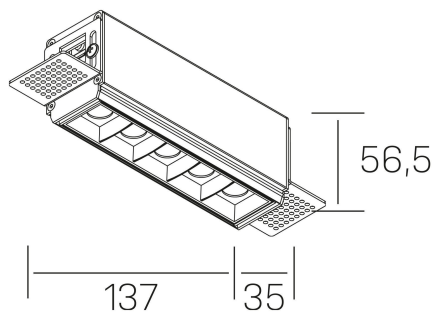

**nses**

K51300.02.TR.WH-BK.15.ST.9.27.PU

## GENERAL DETAILS

INSTALLATION	Trimless
FINISHES ALUMINIUM	Black-White
LIGHT DIRECTION	Fixed
BEAM ANGLE	15°
INT/EXT IP DEGREE	IP20
MATERIAL	Aluminum
IK DEGREE	IK 6
UTILIZATION	Indoor
WARRANTY	3 years

## GENERAL DIMENSIONS

DIMENSIONS	137×35 mm
CUT OUT	143×70 mm
HEIGHT	h 56.5 mm
DIMENSIONES DE EMBALAJE	190 × 80 × 85 mm
PESO NETO	48

\*Please might expect a max.15% figure reduction in finishes other than white