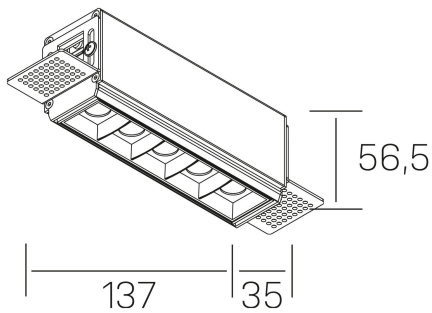

nses
K51300.02.TR.WH-BK.15.ST.9.27

GENERAL DETAILS

INSTALLATION	Trimless
FINISHES ALUMINIUM	Black-White
LIGHT DIRECTION	Fixed
BEAM ANGLE	15°
INT/EXT IP DEGREE	IP20
MATERIAL	Aluminum
IK DEGREE	IK 6
UTILIZATION	Indoor
WARRANTY	3 years

GENERAL DIMENSIONS

DIMENSIONS	137×35 mm
CUT OUT	143×70 mm
HEIGHT	h 56.5 mm
DIMENSIONES DE EMBALAJE	190 × 80 × 85 mm
PESO NETO	48

*Please might expect a max.15% figure reduction in finishes other than white