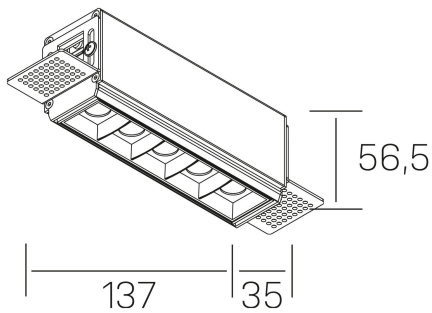

nses
K51300.02.TR.BK-BK.45.ST.9.40.PU

GENERAL DETAILS

INSTALLATION	Trimless
FINISHES ALUMINIUM	Black-Black
LIGHT DIRECTION	Fixed
BEAM ANGLE	45°
INT/EXT IP DEGREE	IP20
MATERIAL	Aluminum
IK DEGREE	IK 6
UTILIZATION	Indoor
WARRANTY	3 years

ELECTRICAL DETAILS

LAMP	LED
POWER	10W
COLOUR TEMPERATURE	4000K
LUMINOUS FLUX	915 Lm
EFFICACY DIMMING	76 Lm/W
DIMABLE	Push
DRIVER	Remote
CLASS PROTECTION	II
COLOUR RENDERING INDEX	CRI>90
VOLTAGE	220-240 V
FRECUENCIA	50-60 Hz
CURRENT INTENSITY	700 mA
LIFE TIME	50.000 h

GENERAL DIMENSIONS

DIMENSIONS	137×35 mm
CUT OUT	143×70 mm
HEIGHT	h 56.5 mm
DIMENSIONES DE EMBALAJE	190 × 80 × 85 mm
PESO NETO	48

*Please might expect a max.15% figure reduction in finishes other than white