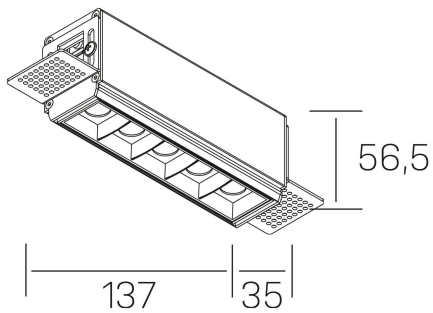

nses
K51300.02.TR.BK-BK.45.ST.9.40.PU

GENERAL DETAILS

INSTALLATION	Trimless
FINISHES ALUMINIUM	Black-Black
LIGHT DIRECTION	Fixed
BEAM ANGLE	45°
INT/EXT IP DEGREE	IP20
MATERIAL	Aluminum
IK DEGREE	IK 6
UTILIZATION	Indoor
WARRANTY	3 years

ELECTRICAL DETAILS

LAMP	LED
POWER	10W
COLOUR TEMPERATURE	4000K
LUMINOUS FLUX	915 Lm
EFFICACY DIMMING	76 Lm/W
DIMABLE	Push
DRIVER	Remote
CLASS PROTECTION	II
COLOUR RENDERING INDEX	CRI>90
VOLTAGE	220-240 V
FRECUENCIA	50-60 Hz
CURRENT INTENSITY	700 mA
LIFE TIME	35.000 h

GENERAL DIMENSIONS

DIMENSIONS	137×35 mm
CUT OUT	143×70 mm
HEIGHT	h 56.5 mm
DIMENSIONES DE EMBALAJE	190 × 80 × 85 mm
PESO NETO	48

*Please might expect a max.15% figure reduction in finishes other than white