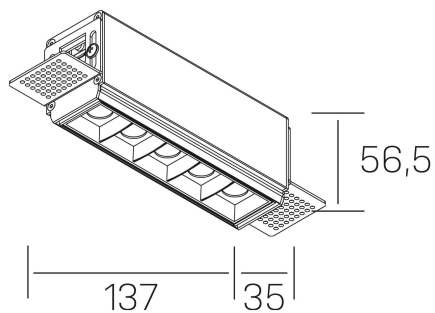

nses
K51300.02.TR.BK-BK.45.ST.9.40

GENERAL DETAILS

INSTALLATION	Trimless
FINISHES ALUMINIUM	Black-Black
LIGHT DIRECTION	Fixed
BEAM ANGLE	45°
INT/EXT IP DEGREE	IP20
MATERIAL	Aluminum
IK DEGREE	IK 6
UTILIZATION	Indoor
WARRANTY	3 years

GENERAL DIMENSIONS

DIMENSIONS	137×35 mm
CUT OUT	143×70 mm
HEIGHT	h 56.5 mm
DIMENSIONES DE EMBALAJE	190 × 80 × 85 mm
PESO NETO	48

*Please might expect a max.15% figure reduction in finishes other than white