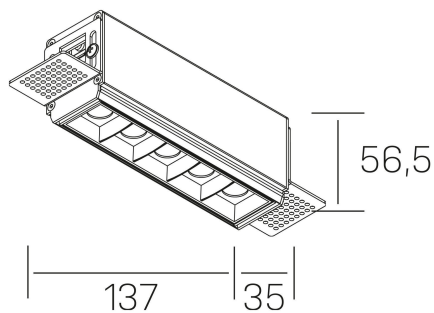

nses
K51300.02.TR.BK-BK.45.ST.9.40

GENERAL DETAILS

INSTALLATION	Trimless
FINISHES ALUMINIUM	Black-Black
LIGHT DIRECTION	Fixed
BEAM ANGLE	45°
INT/EXT IP DEGREE	IP20
MATERIAL	Aluminum
IK DEGREE	IK 6
UTILIZATION	Indoor
WARRANTY	3 years

ELECTRICAL DETAILS

LAMP	LED
POWER	10W
COLOUR TEMPERATURE	3000K
LUMINOUS FLUX	875 Lm
EFFICACY DIMMING	73 Lm/W
DIMABLE	No Dim
DRIVER	Remote
CLASS PROTECTION	II
COLOUR RENDERING INDEX	CRI>90
VOLTAGE	220-240 V
FRECUENCIA	50-60 Hz
CURRENT INTENSITY	700 mA
LIFE TIME	50.000 h

GENERAL DIMENSIONS

DIMENSIONS	137×35 mm
CUT OUT	143×70 mm
HEIGHT	h 56.5 mm
DIMENSIONES DE EMBALAJE	190 × 80 × 85 mm
PESO NETO	48

*Please might expect a max.15% figure reduction in finishes other than white