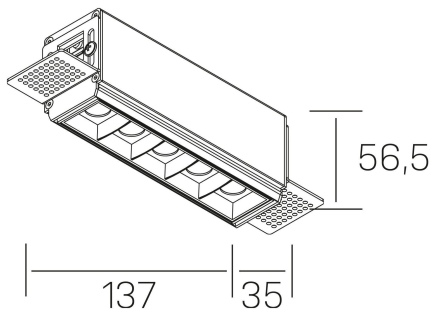

nses
K51300.02.TR.BK-BK.45.ST.9.30.PU

GENERAL DETAILS

INSTALLATION	Trimless
FINISHES ALUMINIUM	Black-Black
LIGHT DIRECTION	Fixed
BEAM ANGLE	45°
INT/EXT IP DEGREE	IP20
MATERIAL	Aluminum
IK DEGREE	IK 6
UTILIZATION	Indoor
WARRANTY	3 years

ELECTRICAL DETAILS

LAMP	LED
POWER	10W
COLOUR TEMPERATURE	3000K
LUMINOUS FLUX	875 Lm
EFFICACY DIMMING	73 Lm/W
DIMABLE	Push
DRIVER	Remote
CLASS PROTECTION	II
COLOUR RENDERING INDEX	CRI>90
VOLTAGE	220-240 V
FRECUENCIA	50-60 Hz
CURRENT INTENSITY	700 mA
LIFE TIME	50.000 h

GENERAL DIMENSIONS

DIMENSIONS	137×35 mm
CUT OUT	143×70 mm
HEIGHT	h 56.5 mm
DIMENSIONES DE EMBALAJE	190 × 80 × 85 mm
PESO NETO	48

*Please might expect a max.15% figure reduction in finishes other than white