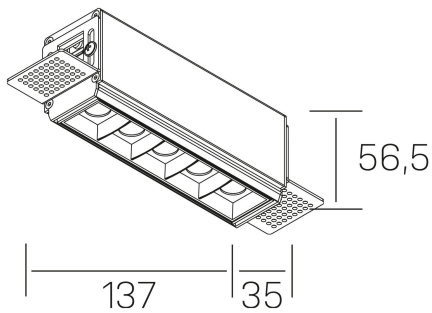

nses
K51300.02.TR.BK-BK.45.ST.9.30.PU

GENERAL DETAILS

INSTALLATION	Trimless
FINISHES ALUMINIUM	Black-Black
LIGHT DIRECTION	Fixed
BEAM ANGLE	45°
INT/EXT IP DEGREE	IP20
MATERIAL	Aluminum
IK DEGREE	IK 6
UTILIZATION	Indoor
WARRANTY	3 years

ELECTRICAL DETAILS

LAMP	LED
POWER	10W
COLOUR TEMPERATURE	3000K
LUMINOUS FLUX	875 Lm
EFFICACY DIMMING	73 Lm/W
DIMABLE	Push
DRIVER	Remote
CLASS PROTECTION	II
COLOUR RENDERING INDEX	CRI>90
VOLTAGE	220-240 V
FRECUENCIA	50-60 Hz
CURRENT INTENSITY	700 mA
LIFE TIME	35.000 h

GENERAL DIMENSIONS

DIMENSIONS	137×35 mm
CUT OUT	143×70 mm
HEIGHT	h 56.5 mm
DIMENSIONES DE EMBALAJE	190 × 80 × 85 mm
PESO NETO	48

*Please might expect a max.15% figure reduction in finishes other than white