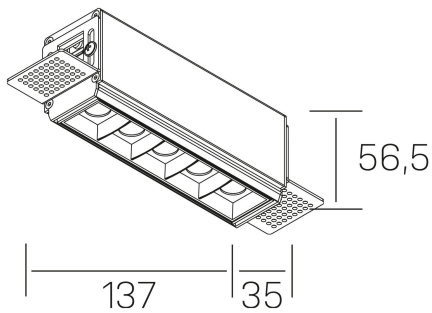

#### GENERAL DETAILS

INSTALLATION	Trimless
FINISHES ALUMINIUM	Black-Black
LIGHT DIRECTION	Fixed
BEAM ANGLE	30°
INT/EXT IP DEGREE	IP20
MATERIAL	Aluminum
IK DEGREE	IK 6
UTILIZATION	Indoor
WARRANTY	3 years

#### GENERAL DIMENSIONS

DIMENSIONS	137×35 mm
CUT OUT	143×70 mm
HEIGHT	h 56.5 mm
DIMENSIONES DE EMBALAJE	190 × 80 × 85 mm
PESO NETO	48

\*Please might expect a max.15% figure reduction in finishes other than white