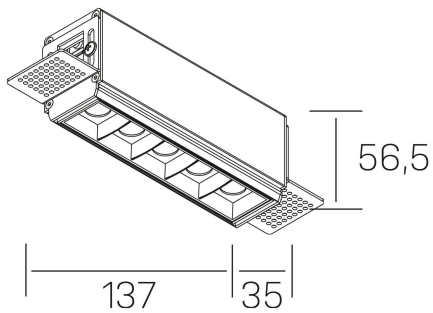

nses
K51300.02.TR.BK-BK.30.ST.9.40

GENERAL DETAILS

INSTALLATION	Trimless
FINISHES ALUMINIUM	Black-Black
LIGHT DIRECTION	Fixed
BEAM ANGLE	30°
INT/EXT IP DEGREE	IP20
MATERIAL	Aluminum
IK DEGREE	IK 6
UTILIZATION	Indoor
WARRANTY	3 years

GENERAL DIMENSIONS

DIMENSIONS	137×35 mm
CUT OUT	143×70 mm
HEIGHT	h 56.5 mm
DIMENSIONES DE EMBALAJE	190 × 80 × 85 mm
PESO NETO	48

*Please might expect a max.15% figure reduction in finishes other than white