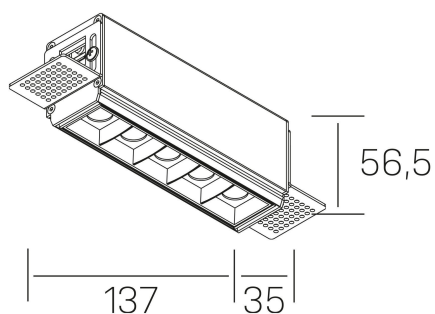

## GENERAL DETAILS

INSTALLATION	Trimless
FINISHES ALUMINIUM	Black-Black
LIGHT DIRECTION	Fixed
BEAM ANGLE	30°
INT/EXT IP DEGREE	IP20
MATERIAL	Aluminum
IK DEGREE	IK 6
UTILIZATION	Indoor
WARRANTY	3 years

## GENERAL DIMENSIONS

DIMENSIONS	137×35 mm
CUT OUT	143×70 mm
HEIGHT	h 56.5 mm
DIMENSIONES DE EMBALAJE	190 × 80 × 85 mm
PESO NETO	48

\*Please might expect a max.15% figure reduction in finishes other than white