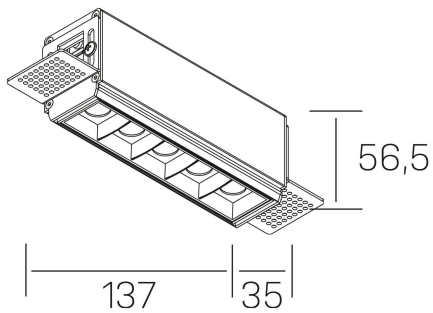

#### GENERAL DETAILS

INSTALLATION	Trimless
FINISHES ALUMINIUM	Black-Black
LIGHT DIRECTION	Fixed
BEAM ANGLE	30°
INT/EXT IP DEGREE	IP20
MATERIAL	Aluminum
IK DEGREE	IK 6
UTILIZATION	Indoor
WARRANTY	3 years

#### GENERAL DIMENSIONS

DIMENSIONS	137×35 mm
CUT OUT	143×70 mm
HEIGHT	h 56.5 mm
DIMENSIONES DE EMBALAJE	190 × 80 × 85 mm
PESO NETO	48

\*Please might expect a max.15% figure reduction in finishes other than white