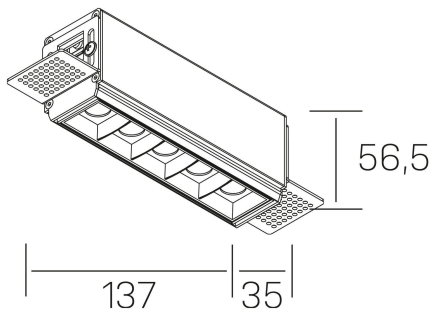

nses
K51300.02.TR.BK-BK.30.ST.9.30.D1

GENERAL DETAILS

INSTALLATION	Trimless
FINISHES ALUMINIUM	Black-Black
LIGHT DIRECTION	Fixed
BEAM ANGLE	30°
INT/EXT IP DEGREE	IP20
MATERIAL	Aluminum
IK DEGREE	IK 6
UTILIZATION	Indoor
WARRANTY	3 years

GENERAL DIMENSIONS

DIMENSIONS	137×35 mm
CUT OUT	143×70 mm
HEIGHT	h 56.5 mm
DIMENSIONES DE EMBALAJE	190 × 80 × 85 mm
PESO NETO	48

*Please might expect a max.15% figure reduction in finishes other than white