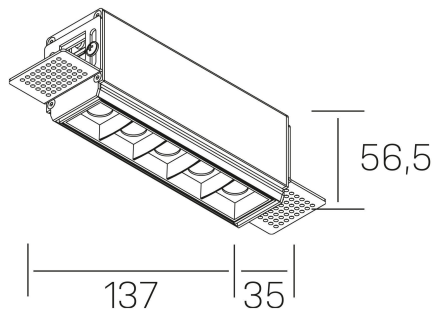

nses
K51300.02.TR.BK-BK.30.ST.9.30

GENERAL DETAILS

INSTALLATION	Trimless
FINISHES ALUMINIUM	Black-Black
LIGHT DIRECTION	Fixed
BEAM ANGLE	30°
INT/EXT IP DEGREE	IP20
MATERIAL	Aluminum
IK DEGREE	IK 6
UTILIZATION	Indoor
WARRANTY	3 years

GENERAL DIMENSIONS

DIMENSIONS	137×35 mm
CUT OUT	143×70 mm
HEIGHT	h 56.5 mm
DIMENSIONES DE EMBALAJE	190 × 80 × 85 mm
PESO NETO	48

*Please might expect a max.15% figure reduction in finishes other than white