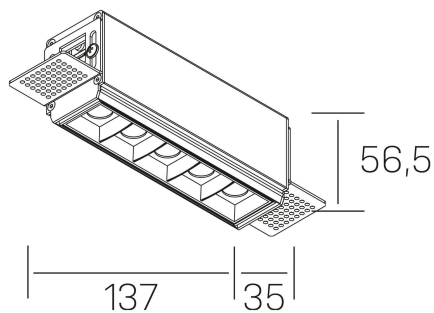

#### GENERAL DETAILS

INSTALLATION	Trimless
FINISHES ALUMINIUM	Black-Black
LIGHT DIRECTION	Fixed
BEAM ANGLE	30°
INT/EXT IP DEGREE	IP20
MATERIAL	Aluminum
IK DEGREE	IK 6
UTILIZATION	Indoor
WARRANTY	3 years

#### GENERAL DIMENSIONS

DIMENSIONS	137×35 mm
CUT OUT	143×70 mm
HEIGHT	h 56.5 mm
DIMENSIONES DE EMBALAJE	190 × 80 × 85 mm
PESO NETO	48

\*Please might expect a max.15% figure reduction in finishes other than white