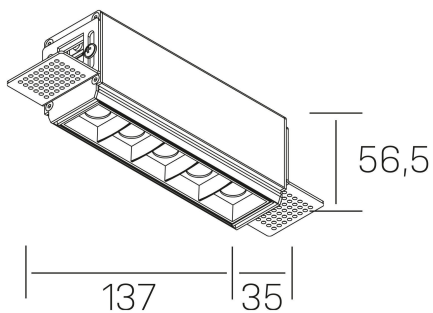

nses
K51300.02.TR.BK-BK.30.ST.9.27.D1

GENERAL DETAILS

INSTALLATION	Trimless
FINISHES ALUMINIUM	Black-Black
LIGHT DIRECTION	Fixed
BEAM ANGLE	30°
INT/EXT IP DEGREE	IP20
MATERIAL	Aluminum
IK DEGREE	IK 6
UTILIZATION	Indoor
WARRANTY	3 years

ELECTRICAL DETAILS

LAMP	LED
POWER	10W
COLOUR TEMPERATURE	3000K
LUMINOUS FLUX	875 Lm
EFFICACY DIMMING	73 Lm/W
DIMABLE	1.10v
DRIVER	Remote
CLASS PROTECTION	II
COLOUR RENDERING INDEX	CRI>90
VOLTAGE	220-240 V
FRECUENCIA	50-60 Hz
CURRENT INTENSITY	700 mA
LIFE TIME	35.000 h

GENERAL DIMENSIONS

DIMENSIONS	137×35 mm
CUT OUT	143×70 mm
HEIGHT	h 56.5 mm
DIMENSIONES DE EMBALAJE	190 × 80 × 85 mm
PESO NETO	48

*Please might expect a max.15% figure reduction in finishes other than white