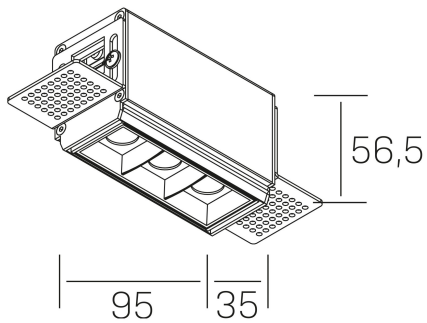

nses
K51300.01.TR.WH-BK.45.ST.9.27

GENERAL DETAILS

INSTALLATION	Trimless
FINISHES ALUMINIUM	Black-White
LIGHT DIRECTION	Fixed
BEAM ANGLE	45°
INT/EXT IP DEGREE	IP20
MATERIAL	Aluminum
IK DEGREE	IK 6
UTILIZATION	Indoor
WARRANTY	3 years

ELECTRICAL DETAILS

LAMP	LED
POWER	6 W
COLOUR TEMPERATURE	2700K
LUMINOUS FLUX	480 Lm
EFFICACY DIMMING	69 Lm/W
DIMABLE	No Dim
DRIVER	Remote
CLASS PROTECTION	II
COLOUR RENDERING INDEX	CRI>90
VOLTAGE	220-240 V
FRECUENCIA	50-60 Hz
CURRENT INTENSITY	700 mA
LIFE TIME	35.000 h

GENERAL DIMENSIONS

DIMENSIONS	95×35 mm
CUT OUT	100×70 mm
HEIGHT	h 56.5 mm
DIMENSIONES DE EMBALAJE	190 × 80 × 85 mm
PESO NETO	38

*Please might expect a max.15% figure reduction in finishes other than white