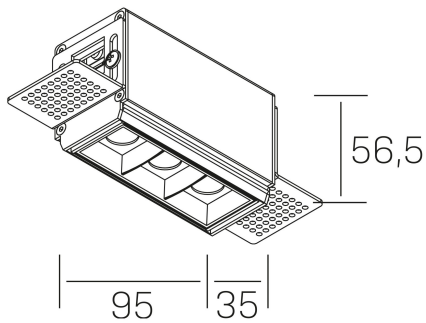

nses
K51300.01.TR.WH-BK.45.ST.9.27

GENERAL DETAILS

INSTALLATION	Trimless
FINISHES ALUMINIUM	Black-White
LIGHT DIRECTION	Fixed
BEAM ANGLE	45°
INT/EXT IP DEGREE	IP20
MATERIAL	Aluminum
IK DEGREE	IK 6
UTILIZATION	Indoor
WARRANTY	3 years

ELECTRICAL DETAILS

LAMP	LED
POWER	6 W
COLOUR TEMPERATURE	2700K
LUMINOUS FLUX	480 Lm
EFFICACY DIMMING	69 Lm/W
DIMABLE	No Dim
DRIVER	Remote
CLASS PROTECTION	II
COLOUR RENDERING INDEX	CRI>90
VOLTAGE	220-240 V
FRECUENCIA	50-60 Hz
CURRENT INTENSITY	700 mA
LIFE TIME	50.000 h

GENERAL DIMENSIONS

DIMENSIONS	95×35 mm
CUT OUT	100×70 mm
HEIGHT	h 56.5 mm
DIMENSIONES DE EMBALAJE	190 × 80 × 85 mm
PESO NETO	38

*Please might expect a max.15% figure reduction in finishes other than white