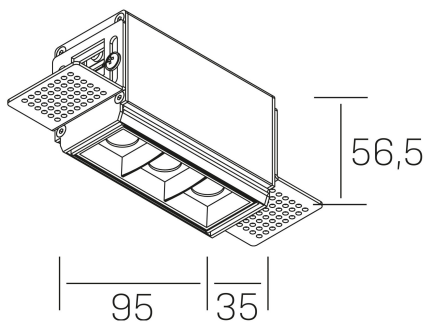

nses

K51300.01.TR.WH-BK.30.ST.9.40.PU

GENERAL DETAILS

INSTALLATION	Trimless
FINISHES ALUMINIUM	Black-White
LIGHT DIRECTION	Fixed
BEAM ANGLE	30°
INT/EXT IP DEGREE	IP20
MATERIAL	Aluminum
IK DEGREE	IK 6
UTILIZATION	Indoor
WARRANTY	3 years

ELECTRICAL DETAILS

LAMP	LED
POWER	6 W
COLOUR TEMPERATURE	4000K
LUMINOUS FLUX	560 Lm
EFFICACY DIMMING	80 Lm/W
DIMABLE	Push
DRIVER	Remote
CLASS PROTECTION	II
COLOUR RENDERING INDEX	CRI>90
VOLTAGE	220-240 V
FRECUENCIA	50-60 Hz
CURRENT INTENSITY	700 mA
LIFE TIME	35.000 h

GENERAL DIMENSIONS

DIMENSIONS	95×35 mm
CUT OUT	100×70 mm
HEIGHT	h 56.5 mm
DIMENSIONES DE EMBALAJE	190 × 80 × 85 mm
PESO NETO	38

*Please might expect a max.15% figure reduction in finishes other than white