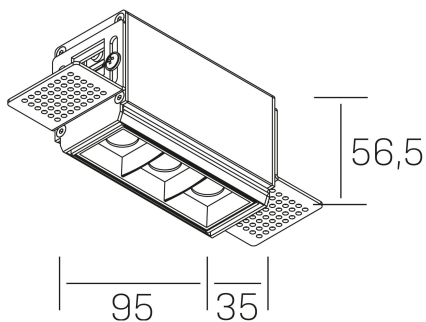

nses
K51300.01.TR.WH-BK.30.ST.9.40.PU

GENERAL DETAILS

INSTALLATION	Trimless
FINISHES ALUMINIUM	Black-White
LIGHT DIRECTION	Fixed
BEAM ANGLE	30°
INT/EXT IP DEGREE	IP20
MATERIAL	Aluminum
IK DEGREE	IK 6
UTILIZATION	Indoor
WARRANTY	3 years

ELECTRICAL DETAILS

LAMP	LED
POWER	6 W
COLOUR TEMPERATURE	4000K
LUMINOUS FLUX	560 Lm
EFFICACY DIMMING	80 Lm/W
DIMABLE	Push
DRIVER	Remote
CLASS PROTECTION	II
COLOUR RENDERING INDEX	CRI>90
VOLTAGE	220-240 V
FRECUENCIA	50-60 Hz
CURRENT INTENSITY	700 mA
LIFE TIME	50.000 h

GENERAL DIMENSIONS

DIMENSIONS	95×35 mm
CUT OUT	100×70 mm
HEIGHT	h 56.5 mm
DIMENSIONES DE EMBALAJE	190 × 80 × 85 mm
PESO NETO	38

*Please might expect a max.15% figure reduction in finishes other than white