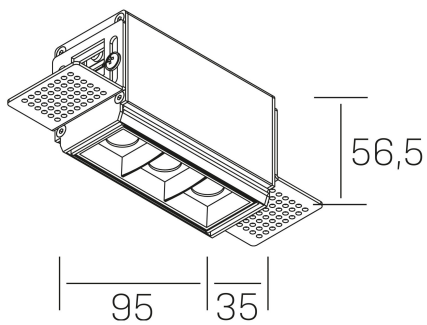

nses
K51300.01.TR.WH-BK.30.ST.9.40

GENERAL DETAILS

INSTALLATION	Trimless
FINISHES ALUMINIUM	Black-White
LIGHT DIRECTION	Fixed
BEAM ANGLE	30°
INT/EXT IP DEGREE	IP20
MATERIAL	Aluminum
IK DEGREE	IK 6
UTILIZATION	Indoor
WARRANTY	3 years

ELECTRICAL DETAILS

LAMP	LED
POWER	6 W
COLOUR TEMPERATURE	4000K
LUMINOUS FLUX	560 Lm
EFFICACY DIMMING	80 Lm/W
DIMABLE	No Dim
DRIVER	Remote
CLASS PROTECTION	II
COLOUR RENDERING INDEX	CRI>90
VOLTAGE	220-240 V
FRECUENCIA	50-60 Hz
CURRENT INTENSITY	700 mA
LIFE TIME	35.000 h

GENERAL DIMENSIONS

DIMENSIONS	95×35 mm
CUT OUT	100×70 mm
HEIGHT	h 56.5 mm
DIMENSIONES DE EMBALAJE	190 × 80 × 85 mm
PESO NETO	38

*Please might expect a max.15% figure reduction in finishes other than white