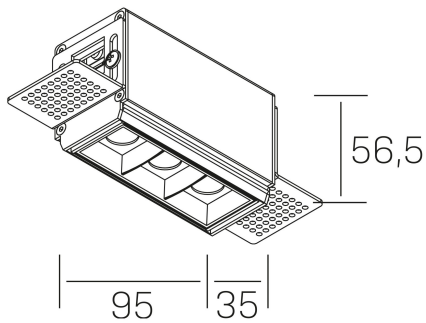

#### GENERAL DETAILS

INSTALLATION	Trimless
FINISHES ALUMINIUM	Black-White
LIGHT DIRECTION	Fixed
BEAM ANGLE	30°
INT/EXT IP DEGREE	IP20
MATERIAL	Aluminum
IK DEGREE	IK 6
UTILIZATION	Indoor
WARRANTY	3 years

#### GENERAL DIMENSIONS

DIMENSIONS	95×35 mm
CUT OUT	100×70 mm
HEIGHT	h 56.5 mm
DIMENSIONES DE EMBALAJE	190 × 80 × 85 mm
PESO NETO	38

\*Please might expect a max.15% figure reduction in finishes other than white