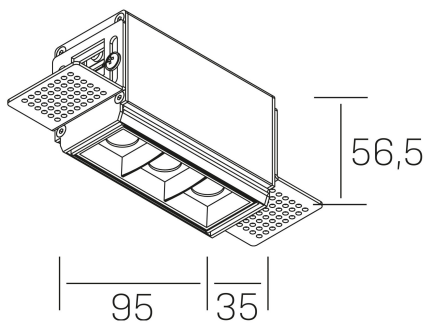

nses

K51300.01.TR.WH-BK.30.ST.9.30.PU

GENERAL DETAILS

INSTALLATION	Trimless
FINISHES ALUMINIUM	Black-White
LIGHT DIRECTION	Fixed
BEAM ANGLE	30°
INT/EXT IP DEGREE	IP20
MATERIAL	Aluminum
IK DEGREE	IK 6
UTILIZATION	Indoor
WARRANTY	3 years

ELECTRICAL DETAILS

LAMP	LED
POWER	6 W
COLOUR TEMPERATURE	3000K
LUMINOUS FLUX	520 Lm
EFFICACY DIMMING	74 Lm/W
DIMABLE	Push
DRIVER	Remote
CLASS PROTECTION	II
COLOUR RENDERING INDEX	CRI>90
VOLTAGE	220-240 V
FRECUENCIA	50-60 Hz
CURRENT INTENSITY	700 mA
LIFE TIME	50.000 h

GENERAL DIMENSIONS

DIMENSIONS	95×35 mm
CUT OUT	100×70 mm
HEIGHT	h 56.5 mm
DIMENSIONES DE EMBALAJE	190 × 80 × 85 mm
PESO NETO	38

*Please might expect a max.15% figure reduction in finishes other than white