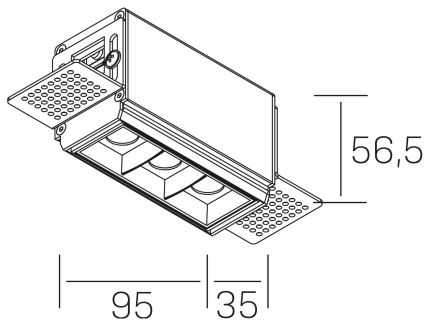

nses
K51300.01.TR.WH-BK.30.ST.9.30

GENERAL DETAILS

INSTALLATION	Trimless
FINISHES ALUMINIUM	Black-White
LIGHT DIRECTION	Fixed
BEAM ANGLE	30°
INT/EXT IP DEGREE	IP20
MATERIAL	Aluminum
IK DEGREE	IK 6
UTILIZATION	Indoor
WARRANTY	3 years

ELECTRICAL DETAILS

LAMP	LED
POWER	6 W
COLOUR TEMPERATURE	3000K
LUMINOUS FLUX	520 Lm
EFFICACY DIMMING	74 Lm/W
DIMABLE	No Dim
DRIVER	Remote
CLASS PROTECTION	II
COLOUR RENDERING INDEX	CRI>90
VOLTAGE	220-240 V
FRECUENCIA	50-60 Hz
CURRENT INTENSITY	700 mA
LIFE TIME	35.000 h

GENERAL DIMENSIONS

DIMENSIONS	95×35 mm
CUT OUT	100×70 mm
HEIGHT	h 56.5 mm
DIMENSIONES DE EMBALAJE	190 × 80 × 85 mm
PESO NETO	38

*Please might expect a max.15% figure reduction in finishes other than white