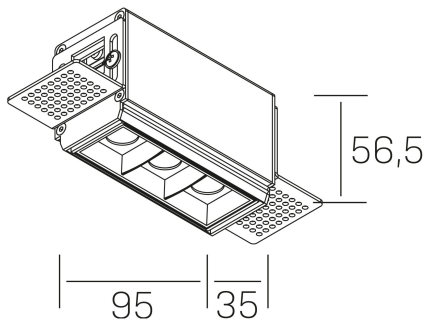

nses

K51300.01.TR.WH-BK.30.ST.9.27.PU

GENERAL DETAILS

INSTALLATION	Trimless
FINISHES ALUMINIUM	Black-White
LIGHT DIRECTION	Fixed
BEAM ANGLE	30°
INT/EXT IP DEGREE	IP20
MATERIAL	Aluminum
IK DEGREE	IK 6
UTILIZATION	Indoor
WARRANTY	3 years

ELECTRICAL DETAILS

LAMP	LED
POWER	6 W
COLOUR TEMPERATURE	2700K
LUMINOUS FLUX	480 Lm
EFFICACY DIMMING	69 Lm/W
DIMABLE	Push
DRIVER	Remote
CLASS PROTECTION	II
COLOUR RENDERING INDEX	CRI>90
VOLTAGE	220-240 V
FRECUENCIA	50-60 Hz
CURRENT INTENSITY	700 mA
LIFE TIME	35.000 h

GENERAL DIMENSIONS

DIMENSIONS	95×35 mm
CUT OUT	100×70 mm
HEIGHT	h 56.5 mm
DIMENSIONES DE EMBALAJE	190 × 80 × 85 mm
PESO NETO	38

*Please might expect a max.15% figure reduction in finishes other than white