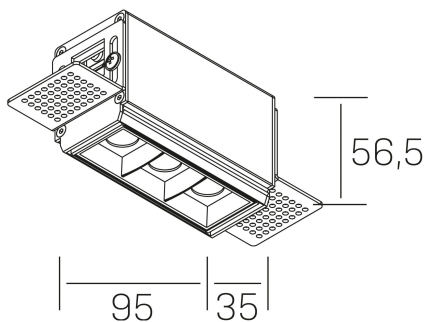

## GENERAL DETAILS

INSTALLATION	Trimless
FINISHES ALUMINIUM	Black-White
LIGHT DIRECTION	Fixed
BEAM ANGLE	30°
INT/EXT IP DEGREE	IP20
MATERIAL	Aluminum
IK DEGREE	IK 6
UTILIZATION	Indoor
WARRANTY	3 years

## GENERAL DIMENSIONS

DIMENSIONS	95×35 mm
CUT OUT	100×70 mm
HEIGHT	h 56.5 mm
DIMENSIONES DE EMBALAJE	190 × 80 × 85 mm
PESO NETO	38

\*Please might expect a max.15% figure reduction in finishes other than white