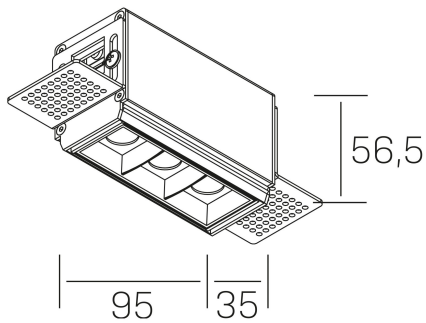

nses
K51300.01.TR.WH-BK.30.ST.9.27

GENERAL DETAILS

INSTALLATION	Trimless
FINISHES ALUMINIUM	Black-White
LIGHT DIRECTION	Fixed
BEAM ANGLE	30°
INT/EXT IP DEGREE	IP20
MATERIAL	Aluminum
IK DEGREE	IK 6
UTILIZATION	Indoor
WARRANTY	3 years

ELECTRICAL DETAILS

LAMP	LED
POWER	6 W
COLOUR TEMPERATURE	2700K
LUMINOUS FLUX	480 Lm
EFFICACY DIMMING	69 Lm/W
DIMABLE	No Dim
DRIVER	Remote
CLASS PROTECTION	II
COLOUR RENDERING INDEX	CRI>90
VOLTAGE	220-240 V
FRECUENCIA	50-60 Hz
CURRENT INTENSITY	700 mA
LIFE TIME	50.000 h

GENERAL DIMENSIONS

DIMENSIONS	95×35 mm
CUT OUT	100×70 mm
HEIGHT	h 56.5 mm
DIMENSIONES DE EMBALAJE	190 × 80 × 85 mm
PESO NETO	38

*Please might expect a max.15% figure reduction in finishes other than white