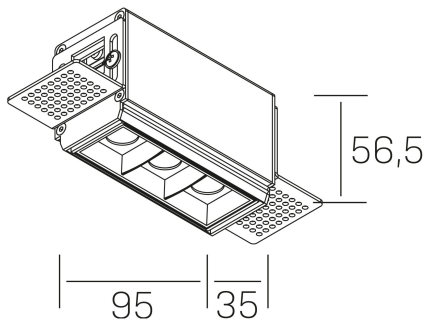

nses

K51300.01.TR.WH-BK.15.ST.9.40.PU

GENERAL DETAILS

INSTALLATION	Trimless
FINISHES ALUMINIUM	Black-White
LIGHT DIRECTION	Fixed
BEAM ANGLE	15°
INT/EXT IP DEGREE	IP20
MATERIAL	Aluminum
IK DEGREE	IK 6
UTILIZATION	Indoor
WARRANTY	3 years

ELECTRICAL DETAILS

LAMP	LED
POWER	6 W
COLOUR TEMPERATURE	4000K
LUMINOUS FLUX	560 Lm
EFFICACY DIMMING	80 Lm/W
DIMABLE	Push
DRIVER	Remote
CLASS PROTECTION	II
COLOUR RENDERING INDEX	CRI>90
VOLTAGE	220-240 V
FRECUENCIA	50-60 Hz
CURRENT INTENSITY	700 mA
LIFE TIME	50.000 h

GENERAL DIMENSIONS

DIMENSIONS	95×35 mm
CUT OUT	100×70 mm
HEIGHT	h 56.5 mm
DIMENSIONES DE EMBALAJE	190 × 80 × 85 mm
PESO NETO	38

*Please might expect a max.15% figure reduction in finishes other than white