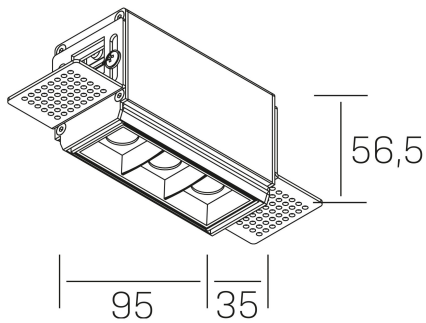

## GENERAL DETAILS

INSTALLATION	Trimless
FINISHES ALUMINIUM	Black-White
LIGHT DIRECTION	Fixed
BEAM ANGLE	15°
INT/EXT IP DEGREE	IP20
MATERIAL	Aluminum
IK DEGREE	IK 6
UTILIZATION	Indoor
WARRANTY	5 years

## ELECTRICAL DETAILS

LAMP	LED
POWER	6 W
COLOUR TEMPERATURE	3000K
LUMINOUS FLUX	520 Lm
EFFICACY DIMMING	74 Lm/W
DIMABLE	Push
DRIVER	Remote
CLASS PROTECTION	II
COLOUR RENDERING INDEX	CRI>90
VOLTAGE	220-240 V
CURRENT INTENSITY	700 mA
LIFE TIME	50.000 h

## GENERAL DIMENSIONS

DIMENSIONS	.01 (95x35mm)
CUT OUT	100x70 mm
HEIGHT	h 56.5 mm
DIMENSIONES DE EMBALAJE	190 × 80 × 85 mm
PESO NETO	38

\*Please might expect a max.15% figure reduction in finishes other than white