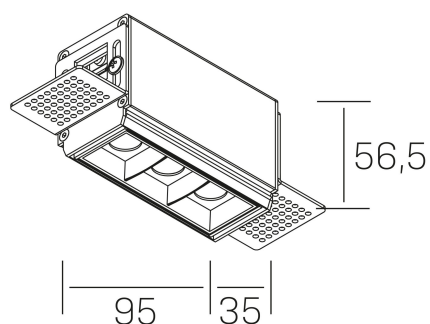

## GENERAL DETAILS

INSTALLATION	Trimless
FINISHES ALUMINIUM	Black-White
LIGHT DIRECTION	Fixed
BEAM ANGLE	15°
INT/EXT IP DEGREE	IP20
MATERIAL	Aluminum
IK DEGREE	IK 6
UTILIZATION	Indoor
WARRANTY	3 years

## GENERAL DIMENSIONS

DIMENSIONS	95×35 mm
CUT OUT	100×70 mm
HEIGHT	h 56.5 mm
DIMENSIONES DE EMBALAJE	190 × 80 × 85 mm
PESO NETO	38

\*Please might expect a max.15% figure reduction in finishes other than white