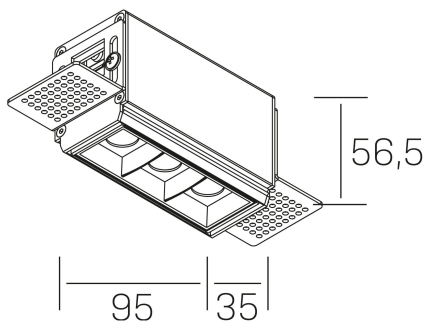

#### GENERAL DETAILS

INSTALLATION	Trimless
FINISHES ALUMINIUM	Black-White
LIGHT DIRECTION	Fixed
BEAM ANGLE	15°
INT/EXT IP DEGREE	IP20
MATERIAL	Aluminum
IK DEGREE	IK 6
UTILIZATION	Indoor
WARRANTY	3 years

#### GENERAL DIMENSIONS

DIMENSIONS	95×35 mm
CUT OUT	100×70 mm
HEIGHT	h 56.5 mm
DIMENSIONES DE EMBALAJE	190 × 80 × 85 mm
PESO NETO	38

\*Please might expect a max.15% figure reduction in finishes other than white