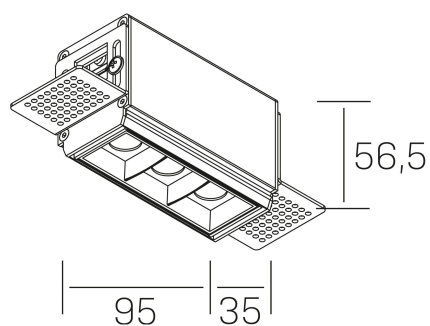

## GENERAL DETAILS

INSTALLATION	Trimless
FINISHES ALUMINIUM	Black-White
LIGHT DIRECTION	Fixed
BEAM ANGLE	15°
INT/EXT IP DEGREE	IP20
MATERIAL	Aluminum
IK DEGREE	IK 6
UTILIZATION	Indoor
WARRANTY	3 years

## GENERAL DIMENSIONS

DIMENSIONS	95×35 mm
CUT OUT	100×70 mm
HEIGHT	h 56.5 mm
DIMENSIONES DE EMBALAJE	190 × 80 × 85 mm
PESO NETO	38

\*Please might expect a max.15% figure reduction in finishes other than white