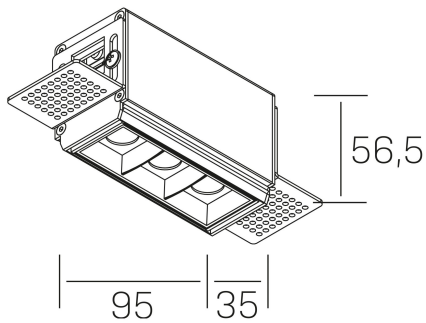

#### GENERAL DETAILS

INSTALLATION	Trimless
FINISHES ALUMINIUM	Black-White
LIGHT DIRECTION	Fixed
BEAM ANGLE	15°
INT/EXT IP DEGREE	IP20
MATERIAL	Aluminum
IK DEGREE	IK 6
UTILIZATION	Indoor
WARRANTY	3 years

#### GENERAL DIMENSIONS

DIMENSIONS	95×35 mm
CUT OUT	100×70 mm
HEIGHT	h 56.5 mm
DIMENSIONES DE EMBALAJE	190 × 80 × 85 mm
PESO NETO	38

\*Please might expect a max.15% figure reduction in finishes other than white