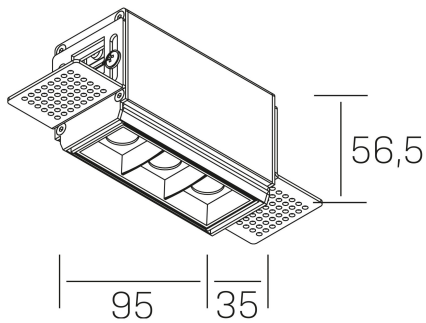

n ses
K51300.01.TR.BK-BK.45.ST.9.40.PU

GENERAL DETAILS

INSTALLATION	Trimless
FINISHES ALUMINIUM	Black-Black
LIGHT DIRECTION	Fixed
BEAM ANGLE	45°
INT/EXT IP DEGREE	IP20
MATERIAL	Aluminum
IK DEGREE	IK 6
UTILIZATION	Indoor
WARRANTY	3 years

ELECTRICAL DETAILS

LAMP	LED
POWER	6 W
COLOUR TEMPERATURE	4000K
LUMINOUS FLUX	560 Lm
EFFICACY DIMMING	80 Lm/W
DIMABLE	Push
DRIVER	Remote
CLASS PROTECTION	II
COLOUR RENDERING INDEX	CRI>90
VOLTAGE	220-240 V
FRECUENCIA	50-60 Hz
CURRENT INTENSITY	700 mA
LIFE TIME	35.000 h

GENERAL DIMENSIONS

DIMENSIONS	95×35 mm
CUT OUT	100×70 mm
HEIGHT	h 56.5 mm
DIMENSIONES DE EMBALAJE	190 × 80 × 85 mm
PESO NETO	38

*Please might expect a max.15% figure reduction in finishes other than white