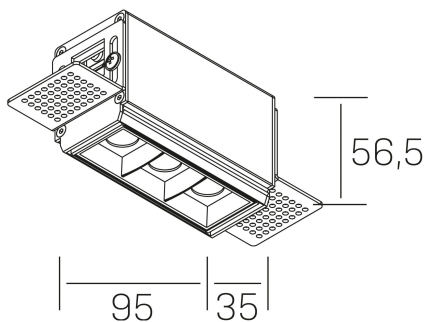

nseS
K51300.01.TR.BK-BK.45.ST.9.40.PU

GENERAL DETAILS

INSTALLATION	Trimless
FINISHES ALUMINIUM	Black-Black
LIGHT DIRECTION	Fixed
BEAM ANGLE	45°
INT/EXT IP DEGREE	IP20
MATERIAL	Aluminum
IK DEGREE	IK 6
UTILIZATION	Indoor
WARRANTY	3 years

ELECTRICAL DETAILS

LAMP	LED
POWER	6 W
COLOUR TEMPERATURE	4000K
LUMINOUS FLUX	560 Lm
EFFICACY DIMMING	80 Lm/W
DIMABLE	Push
DRIVER	Remote
CLASS PROTECTION	II
COLOUR RENDERING INDEX	CRI>90
VOLTAGE	220-240 V
FRECUENCIA	50-60 Hz
CURRENT INTENSITY	700 mA
LIFE TIME	50.000 h

GENERAL DIMENSIONS

DIMENSIONS	95×35 mm
CUT OUT	100×70 mm
HEIGHT	h 56.5 mm
DIMENSIONES DE EMBALAJE	190 × 80 × 85 mm
PESO NETO	38

*Please might expect a max.15% figure reduction in finishes other than white