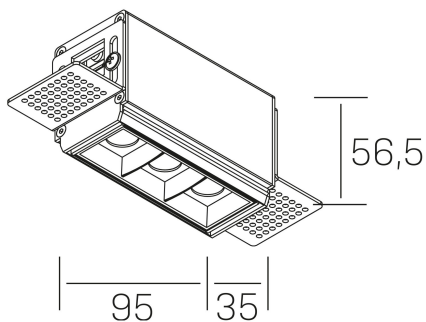

nseS
K51300.01.TR.BK-BK.45.ST.9.30.PU

GENERAL DETAILS

INSTALLATION	Trimless
FINISHES ALUMINIUM	Black-Black
LIGHT DIRECTION	Fixed
BEAM ANGLE	45°
INT/EXT IP DEGREE	IP20
MATERIAL	Aluminum
IK DEGREE	IK 6
UTILIZATION	Indoor
WARRANTY	3 years

ELECTRICAL DETAILS

LAMP	LED
POWER	6 W
COLOUR TEMPERATURE	3000K
LUMINOUS FLUX	520 Lm
EFFICACY DIMMING	74 Lm/W
DIMABLE	Push
DRIVER	Remote
CLASS PROTECTION	II
COLOUR RENDERING INDEX	CRI>90
VOLTAGE	220-240 V
FRECUENCIA	50-60 Hz
CURRENT INTENSITY	700 mA
LIFE TIME	35.000 h

GENERAL DIMENSIONS

DIMENSIONS	95×35 mm
CUT OUT	100×70 mm
HEIGHT	h 56.5 mm
DIMENSIONES DE EMBALAJE	190 × 80 × 85 mm
PESO NETO	38

*Please might expect a max.15% figure reduction in finishes other than white