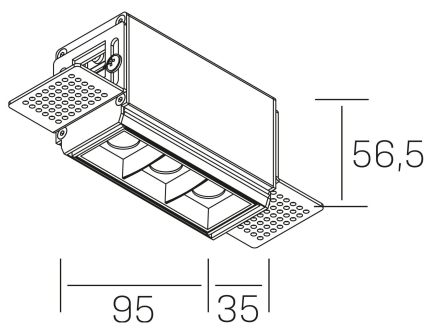

nseS
K51300.01.TR.BK-BK.45.ST.9.30.PU

GENERAL DETAILS

INSTALLATION	Trimless
FINISHES ALUMINIUM	Black-Black
LIGHT DIRECTION	Fixed
BEAM ANGLE	45°
INT/EXT IP DEGREE	IP20
MATERIAL	Aluminum
IK DEGREE	IK 6
UTILIZATION	Indoor
WARRANTY	3 years

ELECTRICAL DETAILS

LAMP	LED
POWER	6 W
COLOUR TEMPERATURE	3000K
LUMINOUS FLUX	520 Lm
EFFICACY DIMMING	74 Lm/W
DIMABLE	Push
DRIVER	Remote
CLASS PROTECTION	II
COLOUR RENDERING INDEX	CRI>90
VOLTAGE	220-240 V
FRECUENCIA	50-60 Hz
CURRENT INTENSITY	700 mA
LIFE TIME	50.000 h

GENERAL DIMENSIONS

DIMENSIONS	95×35 mm
CUT OUT	100×70 mm
HEIGHT	h 56.5 mm
DIMENSIONES DE EMBALAJE	190 × 80 × 85 mm
PESO NETO	38

*Please might expect a max.15% figure reduction in finishes other than white