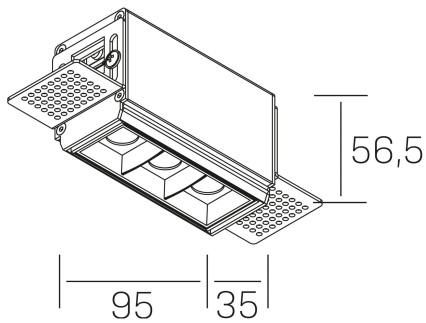

n ses
K51300.01.TR.BK-BK.45.ST.9.27.PU

GENERAL DETAILS

INSTALLATION	Trimless
FINISHES ALUMINIUM	Black-Black
LIGHT DIRECTION	Fixed
BEAM ANGLE	45°
INT/EXT IP DEGREE	IP20
MATERIAL	Aluminum
IK DEGREE	IK 6
UTILIZATION	Indoor
WARRANTY	3 years

ELECTRICAL DETAILS

LAMP	LED
POWER	6 W
COLOUR TEMPERATURE	2700K
LUMINOUS FLUX	480 Lm
EFFICACY DIMMING	69 Lm/W
DIMABLE	Push
DRIVER	Remote
CLASS PROTECTION	II
COLOUR RENDERING INDEX	CRI>90
VOLTAGE	220-240 V
FRECUENCIA	50-60 Hz
CURRENT INTENSITY	700 mA
LIFE TIME	35.000 h

GENERAL DIMENSIONS

DIMENSIONS	95×35 mm
CUT OUT	100×70 mm
HEIGHT	h 56.5 mm
DIMENSIONES DE EMBALAJE	190 × 80 × 85 mm
PESO NETO	38

*Please might expect a max.15% figure reduction in finishes other than white