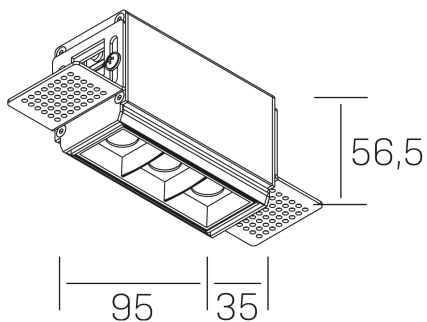

n ses
K51300.01.TR.BK-BK.45.ST.9.27.PU

GENERAL DETAILS

INSTALLATION	Trimless
FINISHES ALUMINIUM	Black-Black
LIGHT DIRECTION	Fixed
BEAM ANGLE	45°
INT/EXT IP DEGREE	IP20
MATERIAL	Aluminum
IK DEGREE	IK 6
UTILIZATION	Indoor
WARRANTY	3 years

ELECTRICAL DETAILS

LAMP	LED
POWER	6 W
COLOUR TEMPERATURE	2700K
LUMINOUS FLUX	480 Lm
EFFICACY DIMMING	69 Lm/W
DIMABLE	Push
DRIVER	Remote
CLASS PROTECTION	II
COLOUR RENDERING INDEX	CRI>90
VOLTAGE	220-240 V
FRECUENCIA	50-60 Hz
CURRENT INTENSITY	700 mA
LIFE TIME	50.000 h

GENERAL DIMENSIONS

DIMENSIONS	95×35 mm
CUT OUT	100×70 mm
HEIGHT	h 56.5 mm
DIMENSIONES DE EMBALAJE	190 × 80 × 85 mm
PESO NETO	38

*Please might expect a max.15% figure reduction in finishes other than white